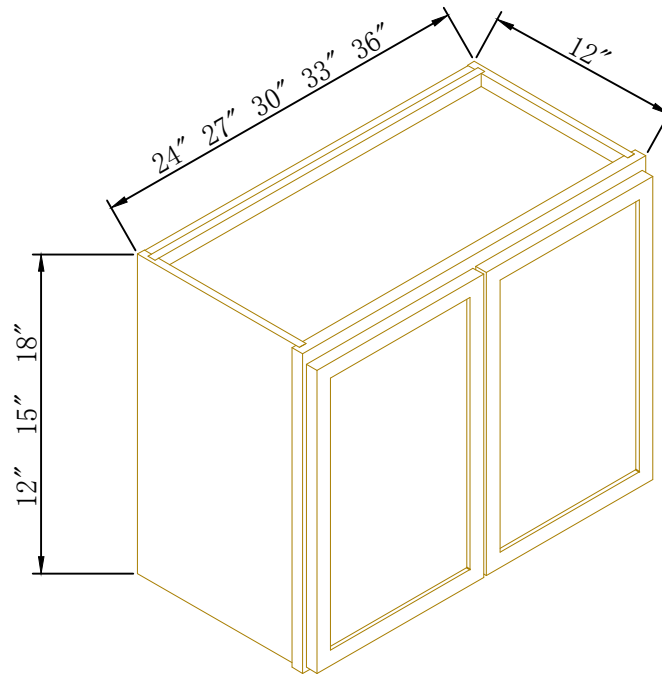

W2412
W2418
W2712
W2718
W3012
W3015
W3018
W3312
W3315
W3318
W3612
W3615
W3618

Roc Model.	Door spec.	
	H	W
W2412	11 5/8	11 3/4
W2418	17 5/8	11 3/4
W2712	11 5/8	13 1/4
W2718	17 5/8	13 1/4
W3012	11 5/8	14 3/4
W3015	14 5/8	14 3/4
W3018	17 5/8	14 3/4
W3312	11 5/8	16 1/4
W3315	14 5/8	16 1/4
W3318	17 5/8	16 1/4
W3612	11 5/8	17 3/4
W3615	14 5/8	17 3/4
W3618	17 5/8	17 3/4