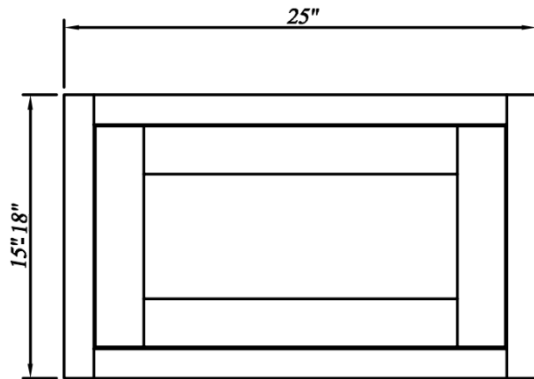

25" W Wall Decorative Panels

SKU	W	H
WFD2515	25"	15"
WFD2518	25"	18"