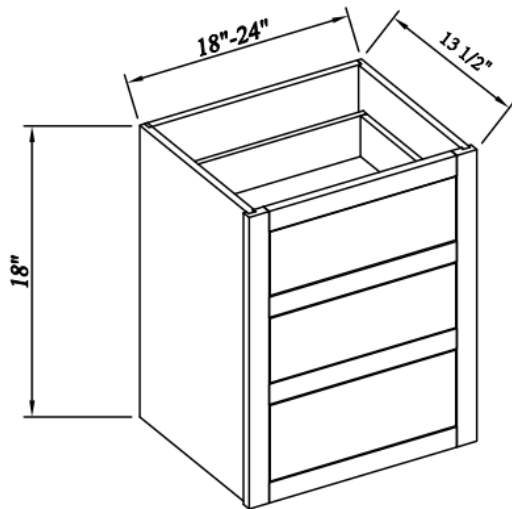

Vanity Wall Drawer Cabinets

Width= 18"~24"
Depth= 13-1/2"
Height= 18"

SKU	DRAWER FACE	
	W	H
3DW18	14-6/8"	3-7/8"
3DW24	20-6/8"	3-7/8"