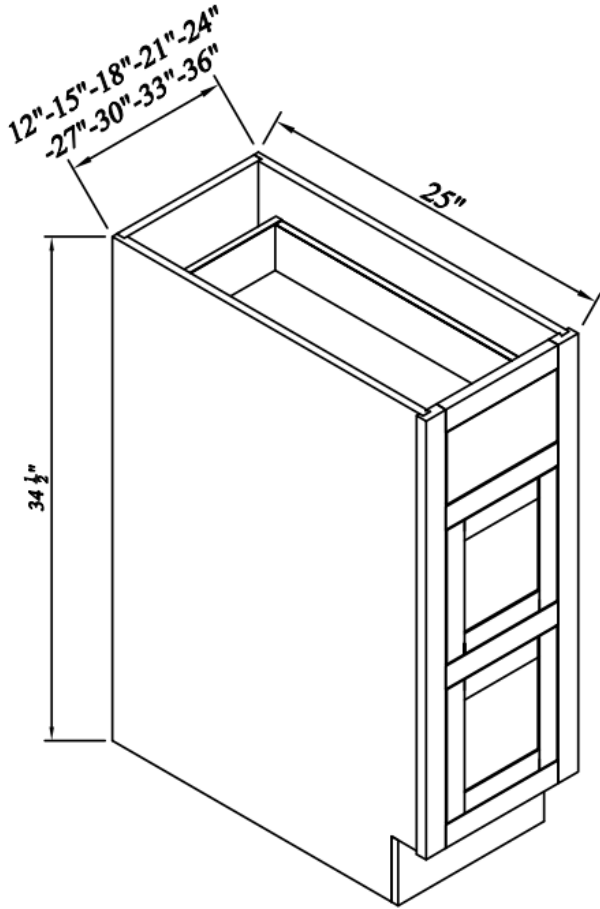

Three Drawer Bases

Width= 12"~36"
Depth= 25"
Height= 34-1/2"

SKU	TOP DRAWER FACE		BOTTOM DRAWER FACE	
	W	H	W	H
DB12-3	8-7/8"	4-7/8"	8-7/8"	9-2/8"
DB15-3	11-7/8"	4-7/8"	11-7/8"	9-2/8"
DB18-3	14-3/4"	4-7/8"	14-3/4"	9-2/8"
DB21-3	17-3/4"	4-7/8"	17-3/4"	9-2/8"
DB24-3	20-7/8"	4-7/8"	20-7/8"	9-2/8"
DB27-3	23-7/8"	4-7/8"	23-7/8"	9-2/8"
DB30-3	26-3/4"	4-7/8"	26-3/4"	9-2/8"
DB33-3	29-3/4"	4-7/8"	29-3/4"	9-2/8"
DB36-3	32-3/4"	4-7/8"	32-3/4"	9-2/8"