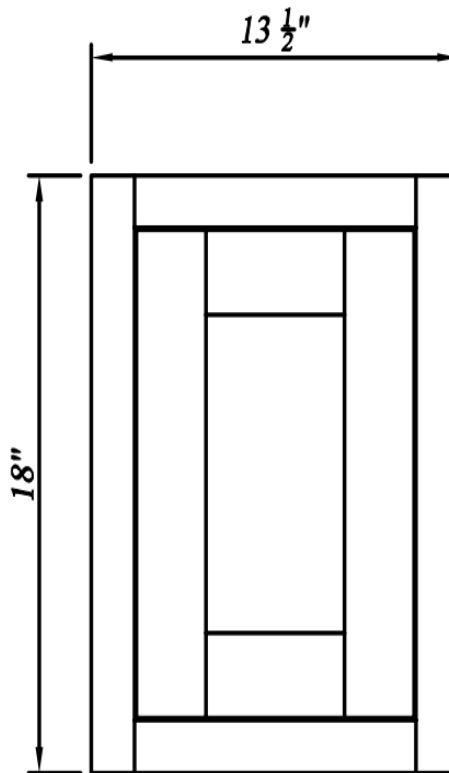

SKU	W	H
WFD1315	13-1/2"	15"

SKU	W	H
WFD1318	13-1/2"	18"