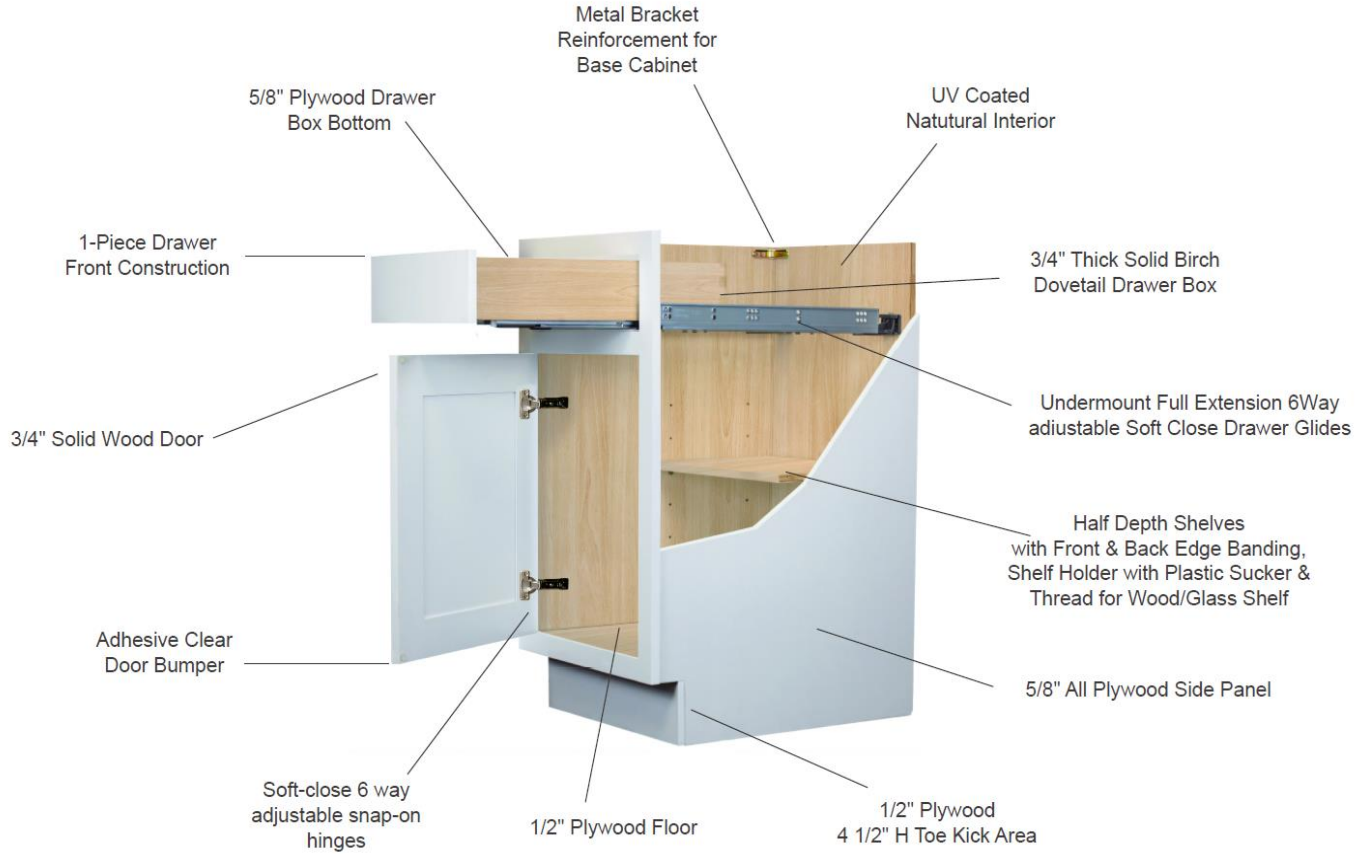

### Specifications:

- **Doors & Frames:** Solid hardwood Door and face frame; premium plywood door center panel.
- **Box Construction:** Dovetail construction, 5/8" Solid Plywood.
- **Drawer Construction:** 3/4" Solid Wood Dovetail drawer box with 5/8" premium Plywood drawer bottom.
- **Drawer Glide:** Full Extension, Soft Close Under-Mount 6-Way adjustable.
- **Hinge:** Soft Close Snap-On Inset Hinges, 6-Way Adjustable.
- **Cabinet Exterior:** Matching Door Finish.
- **Cabinet Interior:** Natural Wood Veneer, UV Coated.
- **Finishing:** Painted Origami White, Stained Truffle Brown.
- **Base Cabinets:** 25" depth; **Wall Cabinets:** 13.5" depth.