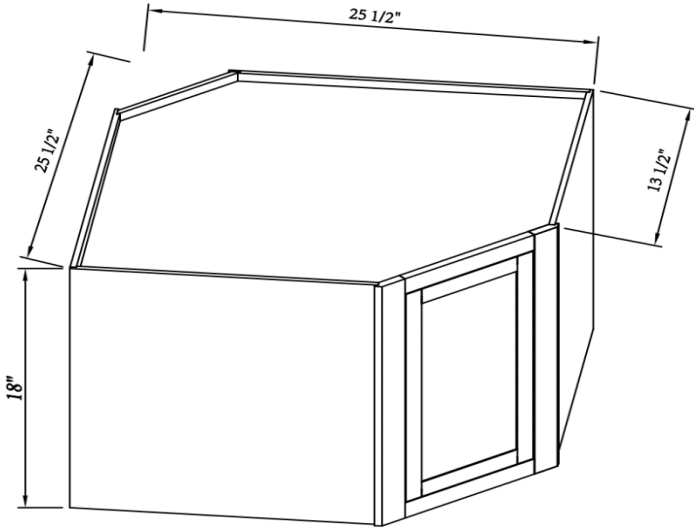

Diagonal Corner Wall Cabinet

Width= 25-1/2"
Depth= 13-1/2"
Height= 18"

SKU	DOOR	
	W	H
WDC2518	12-6/8"	14-7/8"