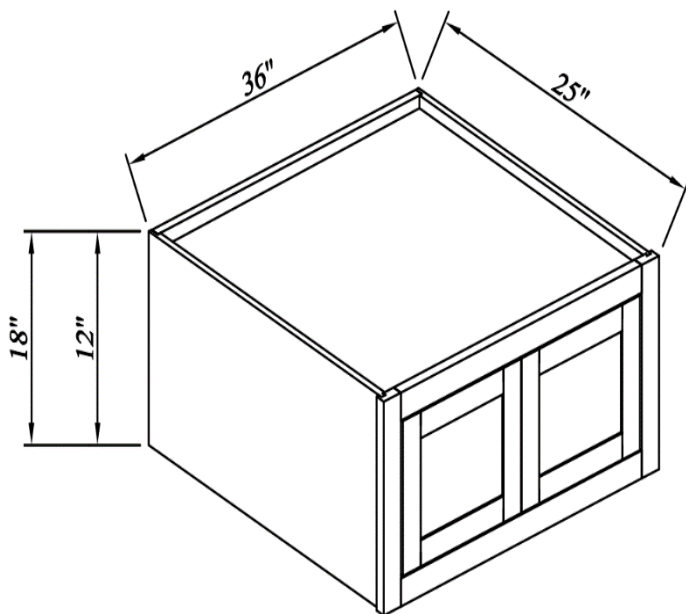

Double Doors Wall Cabinets

Width= 36"

Depth= 25"

Height= 12"~18"

SKU	DOOR	
	W	H
W361225	16-3/8"	8-7/8"
W361825	16-3/8"	14-7/8"