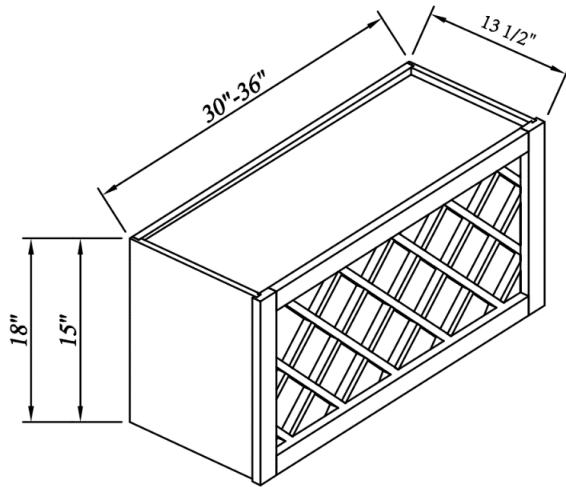

## Knee Drawers

Width= 24"~36"  
 Depth= 22"  
 Height= 6"

SKU	DRAWER FACE	
	W	H
DD24A	20-3/4"	4-1/4"
DD30A	26-3/4"	4-1/4"
DD33A	29-3/4"	4-1/4"
DD36A	32-3/4"	4-1/4"