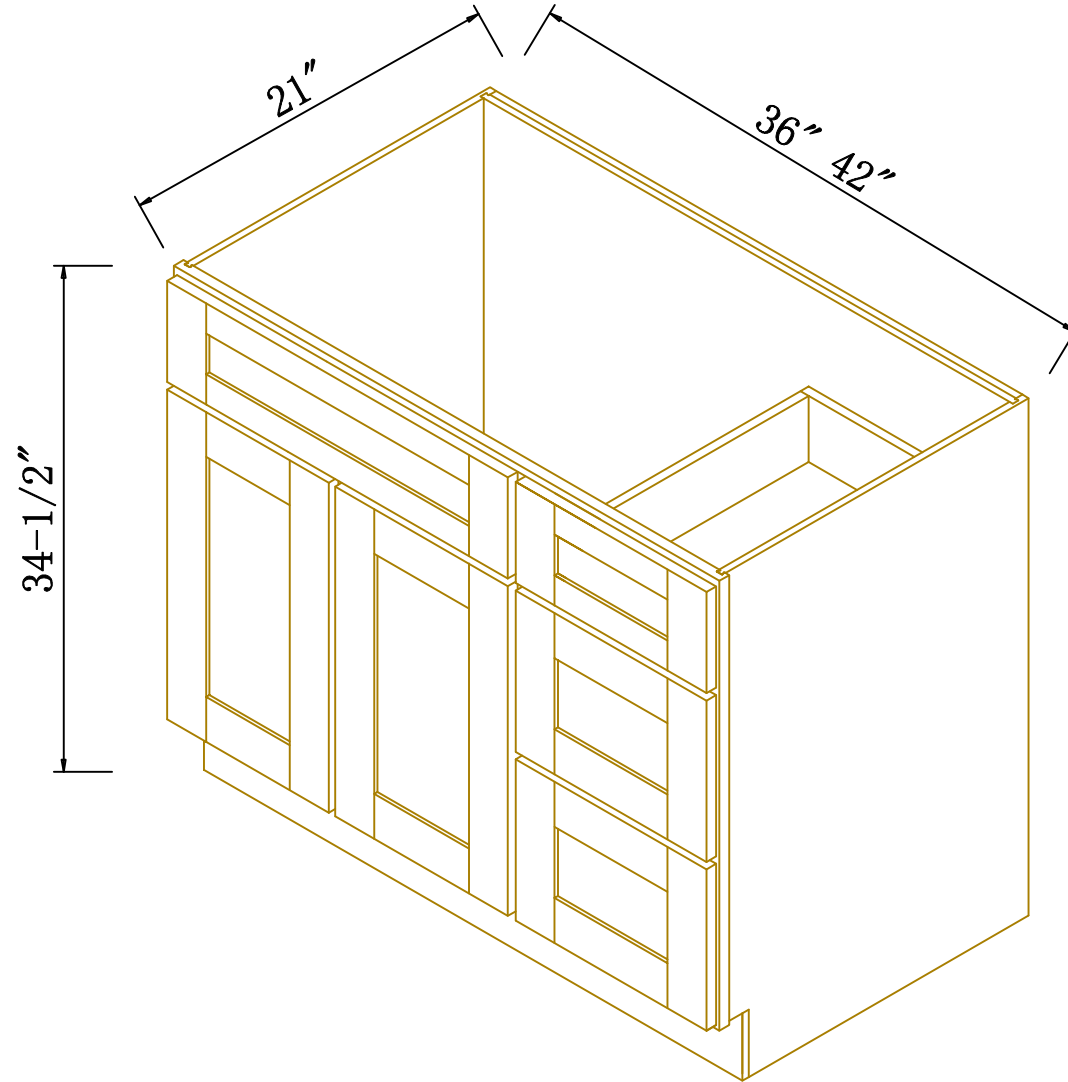

VA36DR

VA42DR

SKU	Door Dim	Small Drawer front Dim	Big Drawer front Dim	False Drawer Dim
VA362134DR	11 11/16*22	11 1/2*6 11/16	11 1/2*10 3/4	23 1/2*6 11/16
VA422134DR	14 11/16*22	11 1/2*6 11/16	11 1/2*10 3/4	29 1/2*6 11/16