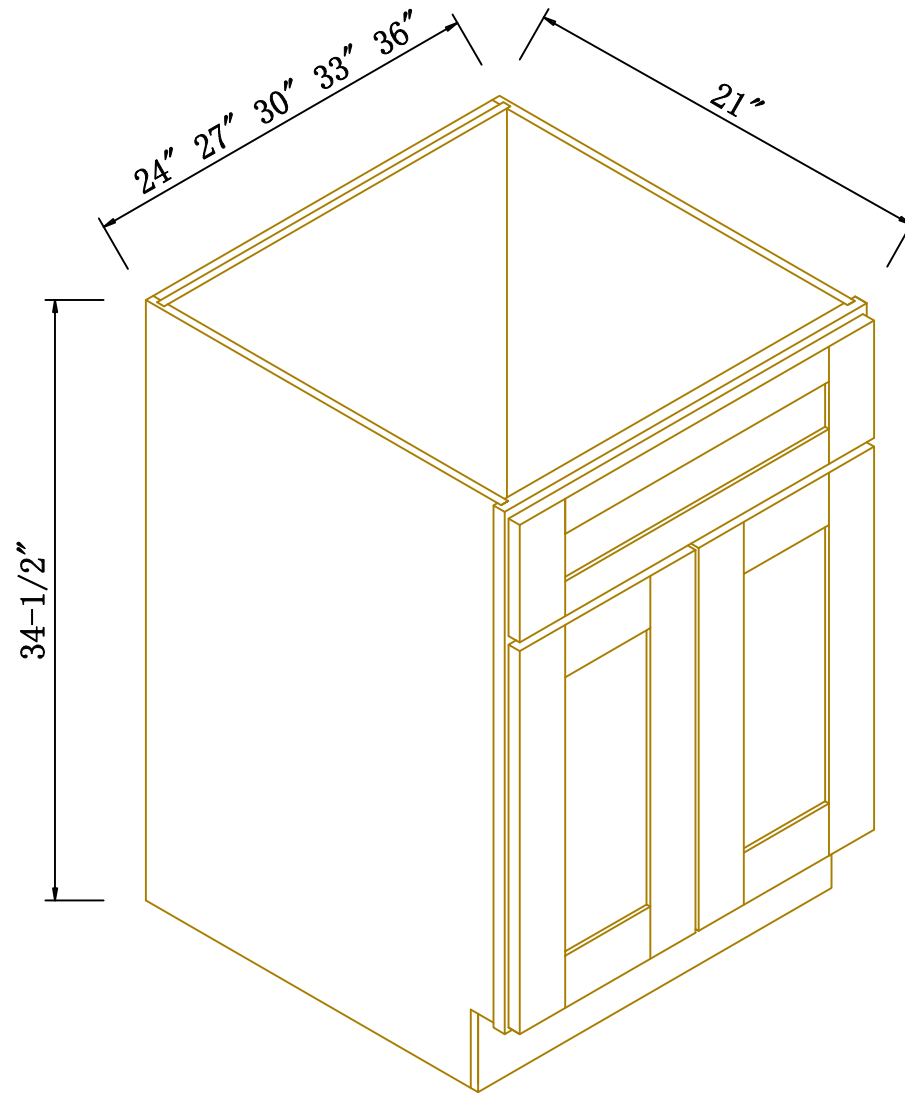

VA242134

VA272134

VA302134

VA332134

VA362134

SKU	Door Dim	False Drawer Dim
VA242134	11 11/16*22	23 1/2*6 11/16
VA272134	13 3/16*22	26 1/2*6 11/16
VA302134	14 11/16*22	29 1/2*6 11/16
VA332134	16 3/16*22	32 1/2*6 11/16
VA362134	17 11/16*22	35 1/2*6 11/16