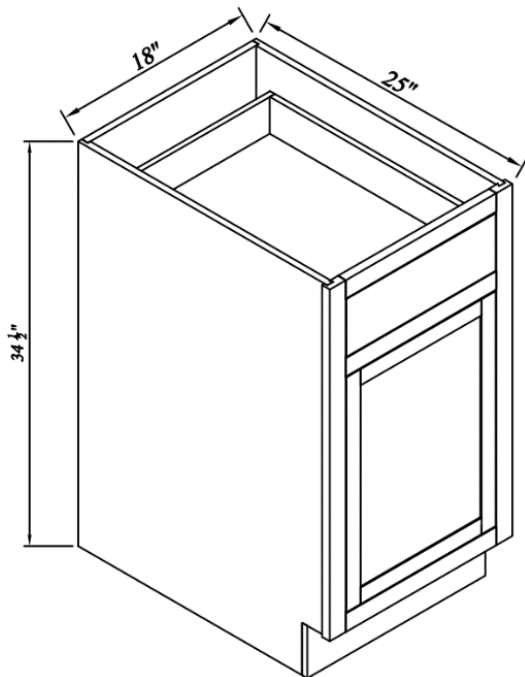

Base Waste Basket Cabinet-2Bins

Width= 18"
Depth= 25"
Height= 34-1/2"

SKU	DOOR		DRAWER FACE	
	W	H	W	H
BWBK18-2A	14-3/4"	20-2/8"	14-3/4"	4-7/8"
2 Trash Cans included