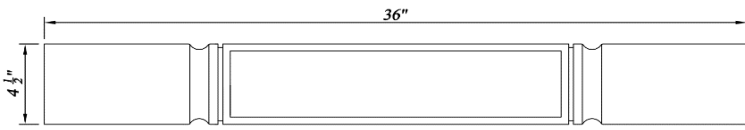

Square Decorative Leg-Large

SKU	W	D	H
SP4.5*36(B)	4-1/2"	4-1/2"	36"