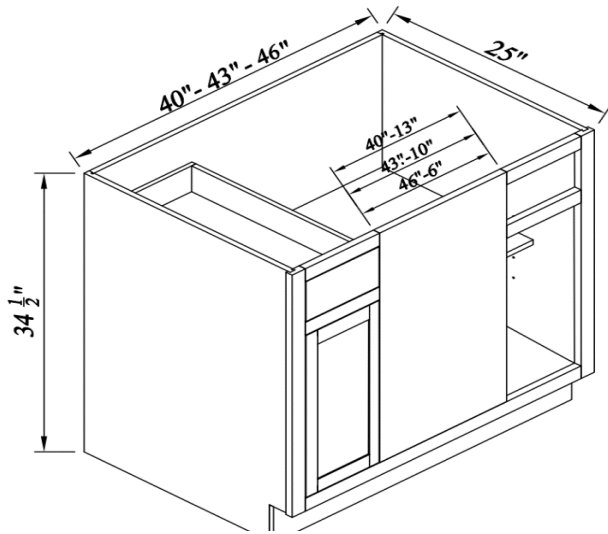

### Full Height Door Bases-1Door

Width= 12"~21"  
 Depth= 25"  
 Height= 34-1/2"

SKU	DOOR	
	W	H
B12FHD	8-7/8"	26-3/4"
B15FHD	11-7/8"	26-3/4"
B18FHD	14-3/4"	26-3/4"
B21FHD	17-3/4"	26-3/4"
1 Adj. Shelf; full depth		

### Full Height Door Bases-2Doors

Width= 24"~36"  
 Depth= 25"  
 Height= 34-1/2"

SKU	DOOR	
	W	H
B24FHD	10-3/8"	26-3/4"
B27FHD	11-7/8"	26-3/4"
B30FHD	13-3/8"	26-3/4"
B33FHD	14-3/4"	26-3/4"
B36FHD	16-3/8"	26-3/4"
1 Adj. Shelf; full depth		