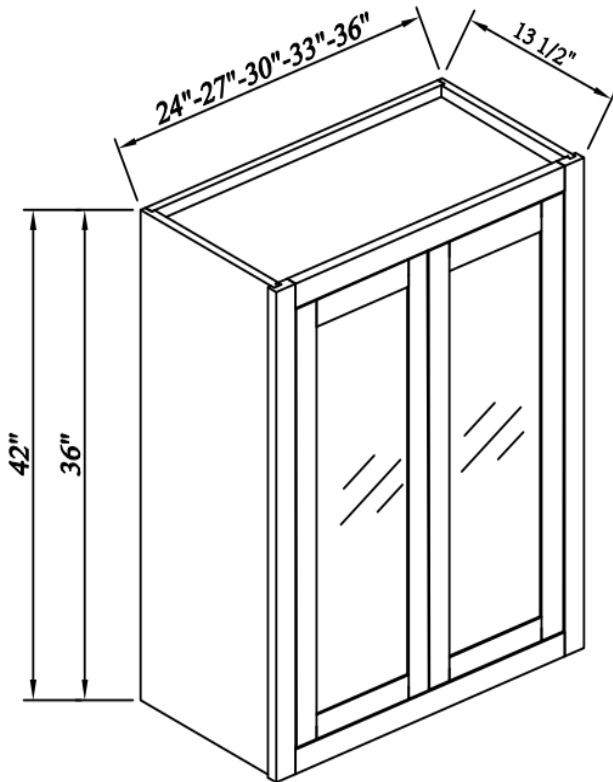

Double Glass Doors Wall Cabinets

Width= 24"~36"
Depth= 13-1/2"
Height= 36"~42"

SKU	DOOR		GLASS INSERT 5mm	
	W	H	W	L
W2436GD	10-3/8"	32-6/8"	6-3/8"	28-6/8"
W2442GD	10-3/8"	38-7/8"	6-3/8"	34-6/8"
W2736GD	11-7/8"	32-6/8"	7-7/8"	28-6/8"
W2742GD	11-7/8"	38-7/8"	7-7/8"	34-6/8"
W3036GD	13-3/8"	32-6/8"	9-3/8"	28-6/8"
W3042GD	13-3/8"	38-7/8"	9-3/8"	34-6/8"
W3336GD	14-7/8"	32-6/8"	10-6/8"	28-6/8"
W3342GD	14-7/8"	38-7/8"	10-6/8"	34-6/8"
W3636GD	16-3/8"	32-6/8"	12-3/8"	28-6/8"
W3642GD	16-3/8"	38-7/8"	12-3/8"	34-6/8"

30" H and 36" H Cabinets with 2 Adj. Shelves; 42" H Cabinets with 3 Adj Shelves; 2 Glass Inserts included