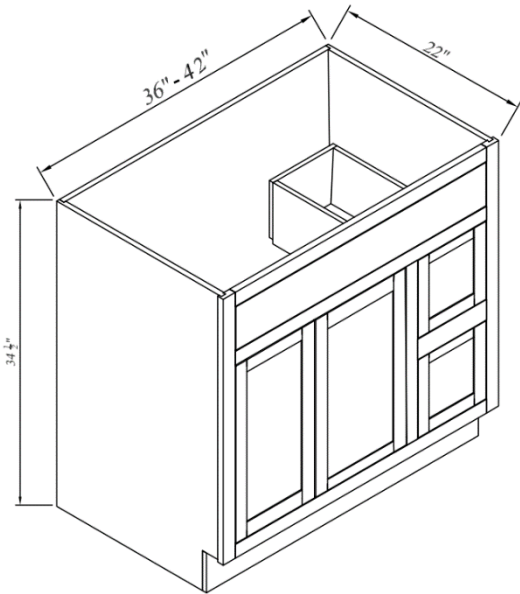

Vanity Sink Bases With 2 Drawers on the Right

Width= 36"~42"
Depth= 22"
Height= 34-1/2"

SKU	DOOR		FALSE DRAWER		BOTTOM DRAWER	
	W	H	W	H	W	H
VA36-2DR	11"	20-2/8"	32-3/4"	4-7/8"	8-7/8"	9-2/8"
VA42-2DR	14-1/8"	20-2/8"	38-7/8"	4-7/8"	8-7/8"	9-2/8"