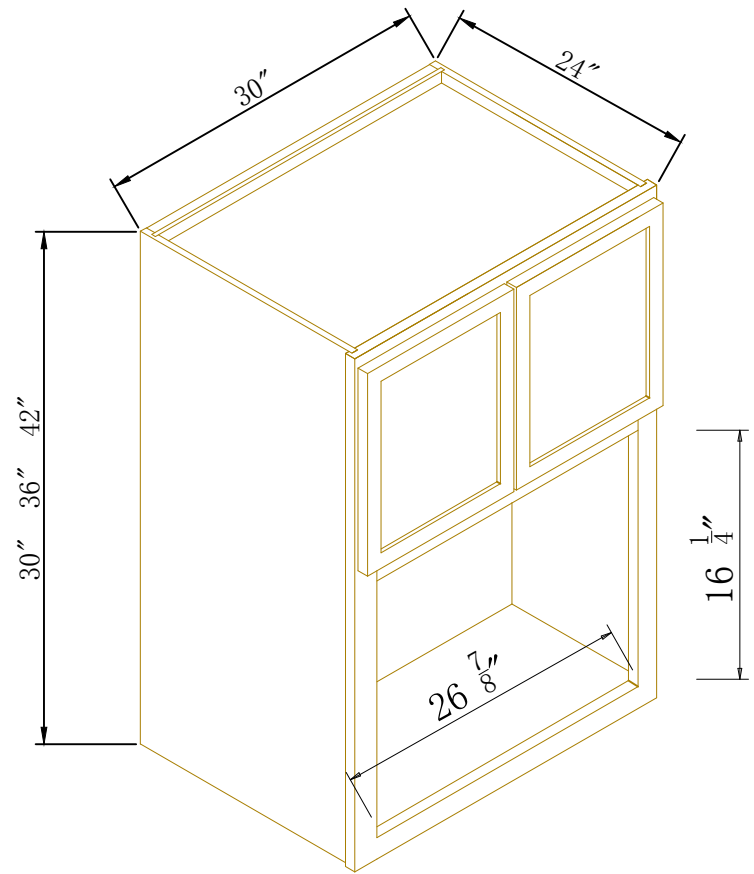

WM303024
WM303624
WM304224

Roc Model.	Door spec.	
	H	W
WM303024	11 5/8	14 3/4
WM303624	17 5/8	14 3/4
WM304224	23 5/8	14 3/4