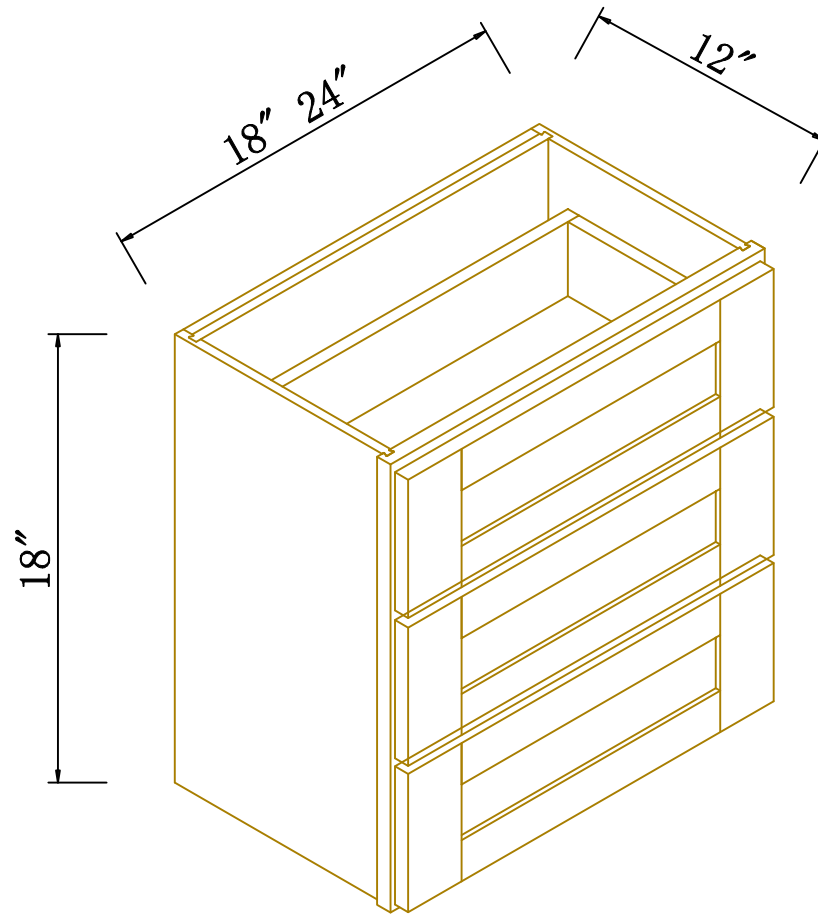

3DW18

3DW24

SKU	Small Drawer front Dim
3DW18	17 1/2*5 3/8
3DW24	23 1/2*5 3/8