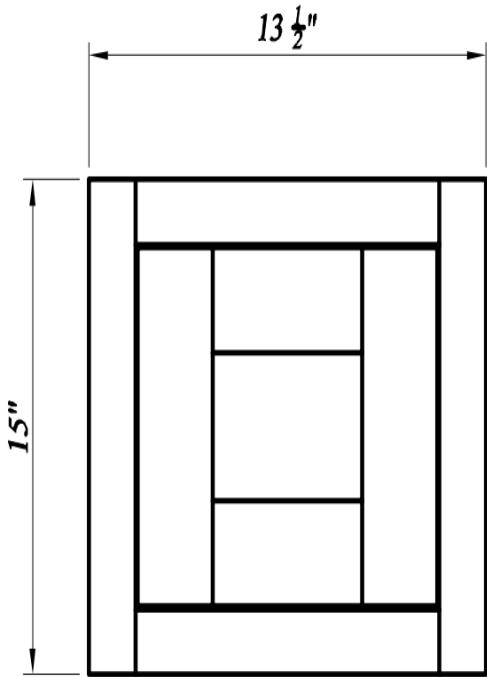

Wall Decorative Door Panel/Sample Doors