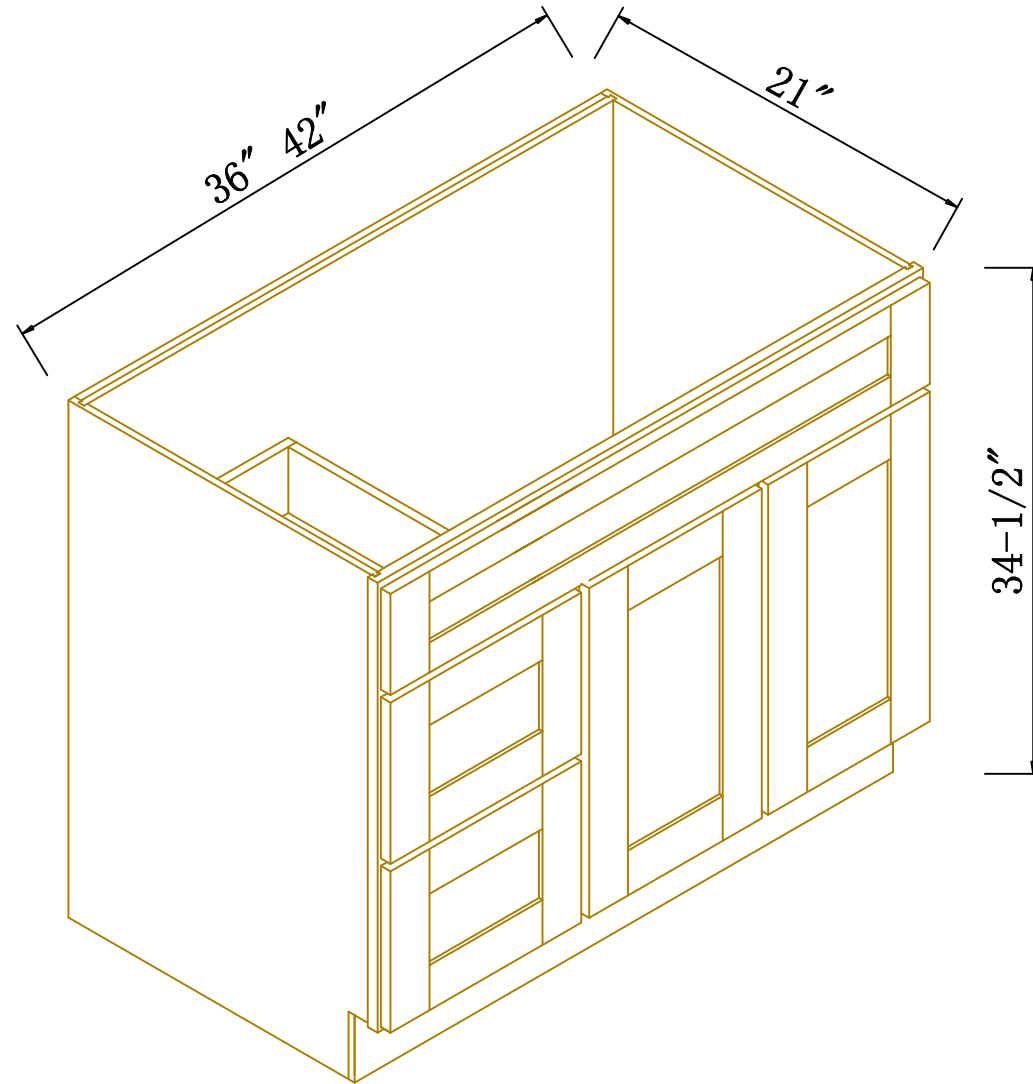

VA36-2DL

VA42-2DL

SKU	Door Dim	Big Drawer front Dim	False Drawer Dim
VA362134-2DL	11 11/16*22	11 1/2*10 3/4	35 1/2*6 11/16
VA422134-2DL	14 11/16*22	11 1/2*10 3/4	41 1/2*6 11/16