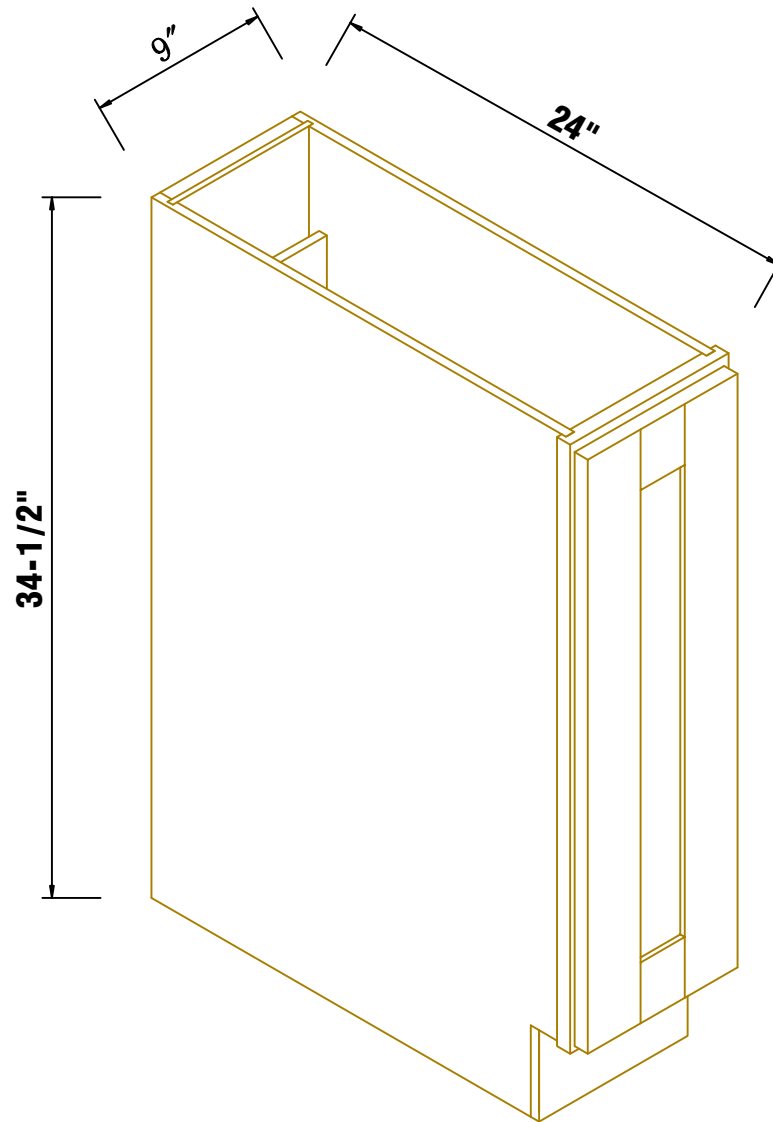

BSR09S

SKU	Big Drawer front Dim
BSR09S	8 1/2*29 1/4