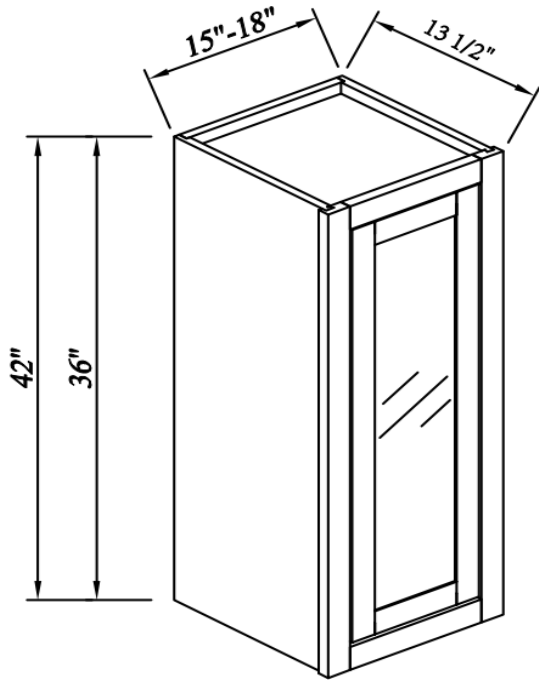

Single Glass Door Wall Cabinets

Width= 15"~18"
Depth= 13-1/2"
Height= 36"~42"

SKU	DOOR		GLASS INSERT 5mm	
	W	H	W	L
W1536GD	11-7/8"	32-6/8"	7-7/8"	28-6/8"
W1542GD	11-7/8"	38-7/8"	7-7/8"	34-6/8"
W1836GD	14-7/8"	32-6/8"	10-6/8"	28-6/8"
W1842GD	14-7/8"	38-7/8"	10-6/8"	34-6/8"

36" H Cabinets with 2 Adj. Shelves; 42" H Cabinets with 3 Adj Shelves; 1 Glass Insert included