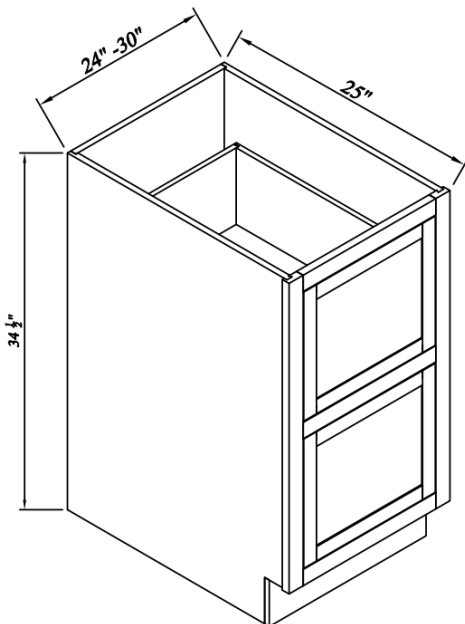

## Three Drawer Bases

Width= 12"~36"  
 Depth= 25"  
 Height= 34-1/2"

SKU	TOP DRAWER FACE		BOTTOM DRAWER FACE	
	W	H	W	H
DB12-3	8-7/8"	4-7/8"	8-7/8"	9-2/8"
DB15-3	11-7/8"	4-7/8"	11-7/8"	9-2/8"
DB18-3	14-3/4"	4-7/8"	14-3/4"	9-2/8"
DB21-3	17-3/4"	4-7/8"	17-3/4"	9-2/8"
DB24-3	20-7/8"	4-7/8"	20-7/8"	9-2/8"
DB27-3	23-7/8"	4-7/8"	23-7/8"	9-2/8"
DB30-3	26-3/4"	4-7/8"	26-3/4"	9-2/8"
DB33-3	29-3/4"	4-7/8"	29-3/4"	9-2/8"
DB36-3	32-3/4"	4-7/8"	32-3/4"	9-2/8"