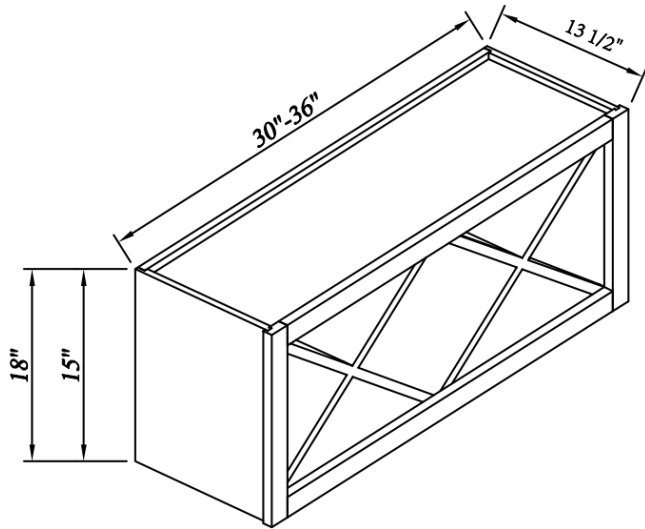

Wall Wine Rack with X Divider Cube Insert

SKU	W	D	H
WXR3015	30"	13-1/2"	15"
WXR3018	30"	13-1/2"	18"
WXR3615	36"	13-1/2"	15"
WXR3618	36"	13-1/2"	18"