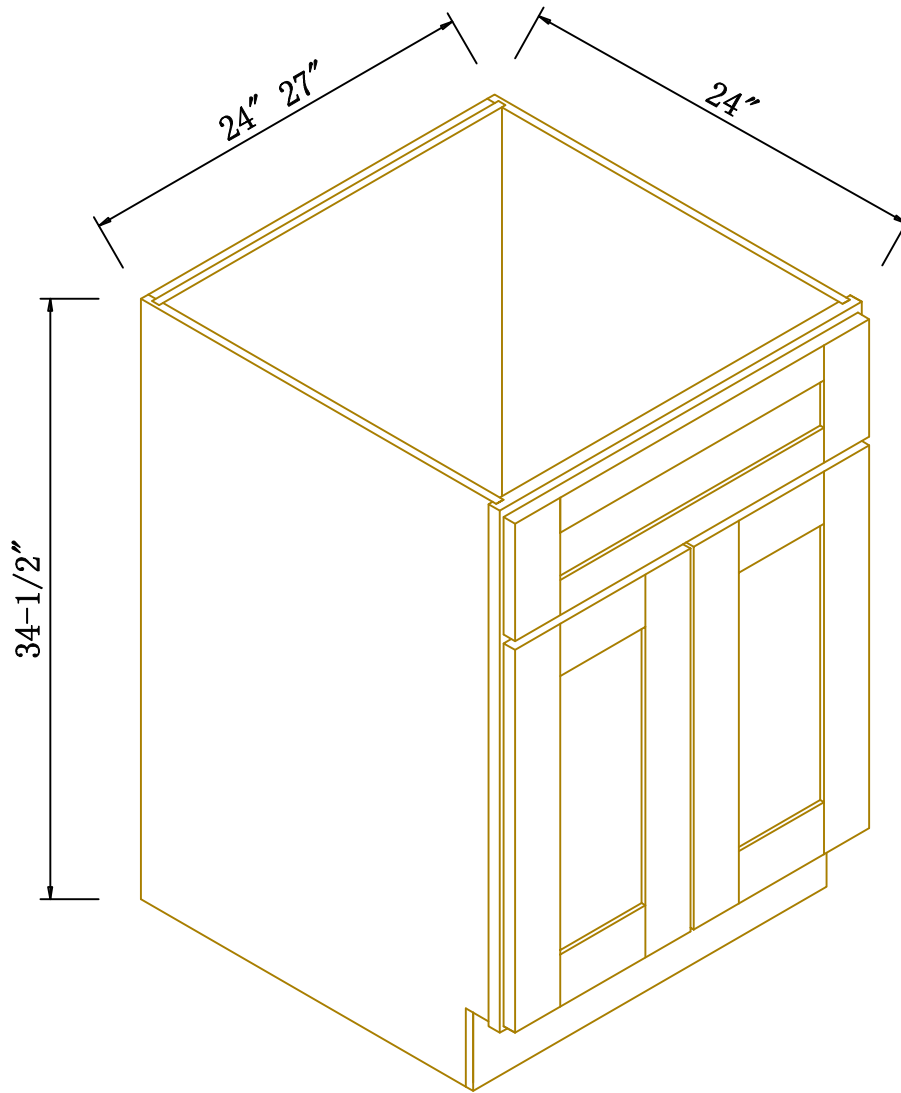

SB24

SB27

SKU	Door Dim	Small Drawer front Dim
SB24	11 11/16*22	23 1/2*6 11/16
SB27	13 3/16*22	26 1/2*6 11/16