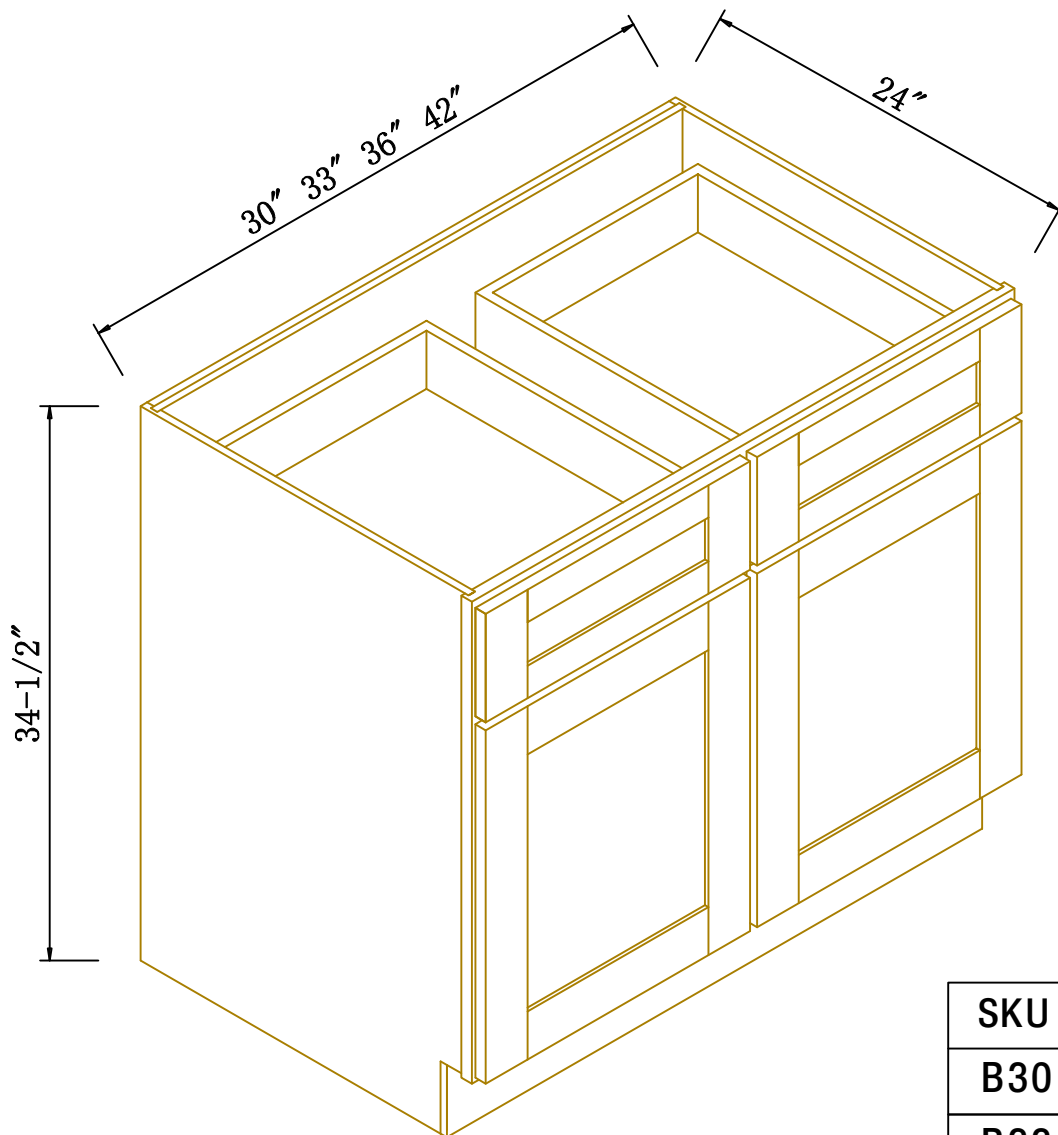

B30

B33

B36

B39

B42

SKU	Door Dim	Small Drawer front Dim
B30	14 11/16*22	14 11/16*6 11/16
B33	16 3/16*22	16 3/16*6 11/16
B36	17 11/16*22	17 11/16*6 11/16
B39	19 3/16*22	19 3/16*6 11/16
B42	20 11/16*22	20 11/16*6 11/16