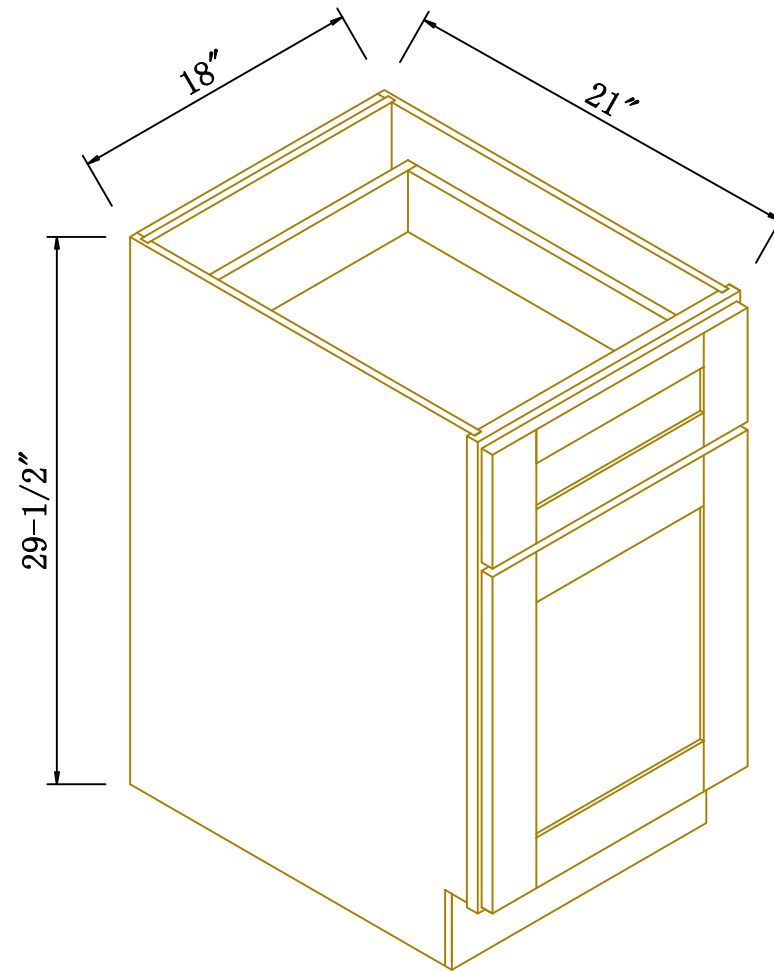

DFB18

SKU	Small Drawer front Dim	Big Drawer front Dim
DFB18	17 1/2*6 11/16	17 1/2*17