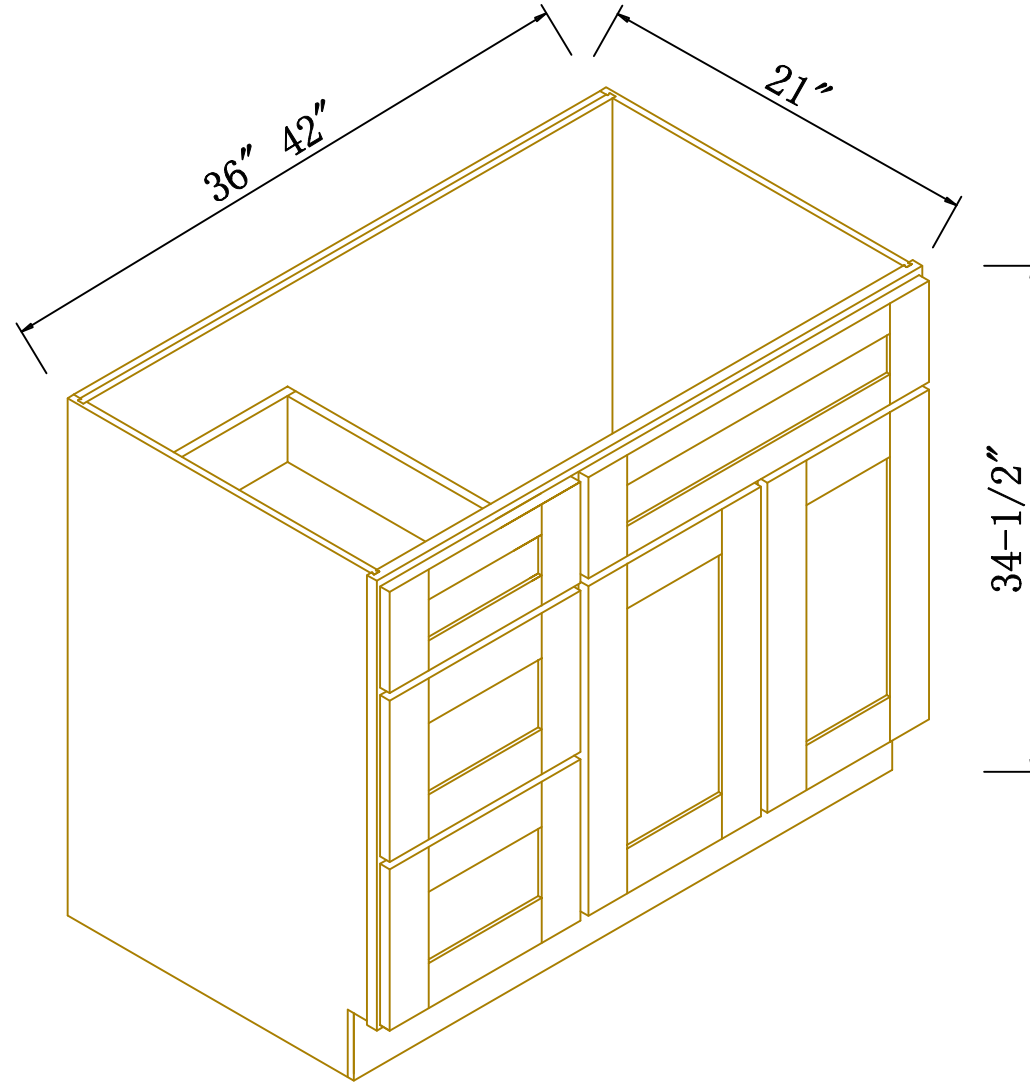

VA36DL

VA42DL

SKU	Door Dim	Small Drawer front Dim	Big Drawer front Dim	False Drawer Dim
VA362134DL	11 11/16*22	11 1/2*6 11/16	11 1/2*10 3/4	23 1/2*6 11/16
VA422134DL	14 11/16*22	11 1/2*6 11/16	11 1/2*10 3/4	29 1/2*6 11/16