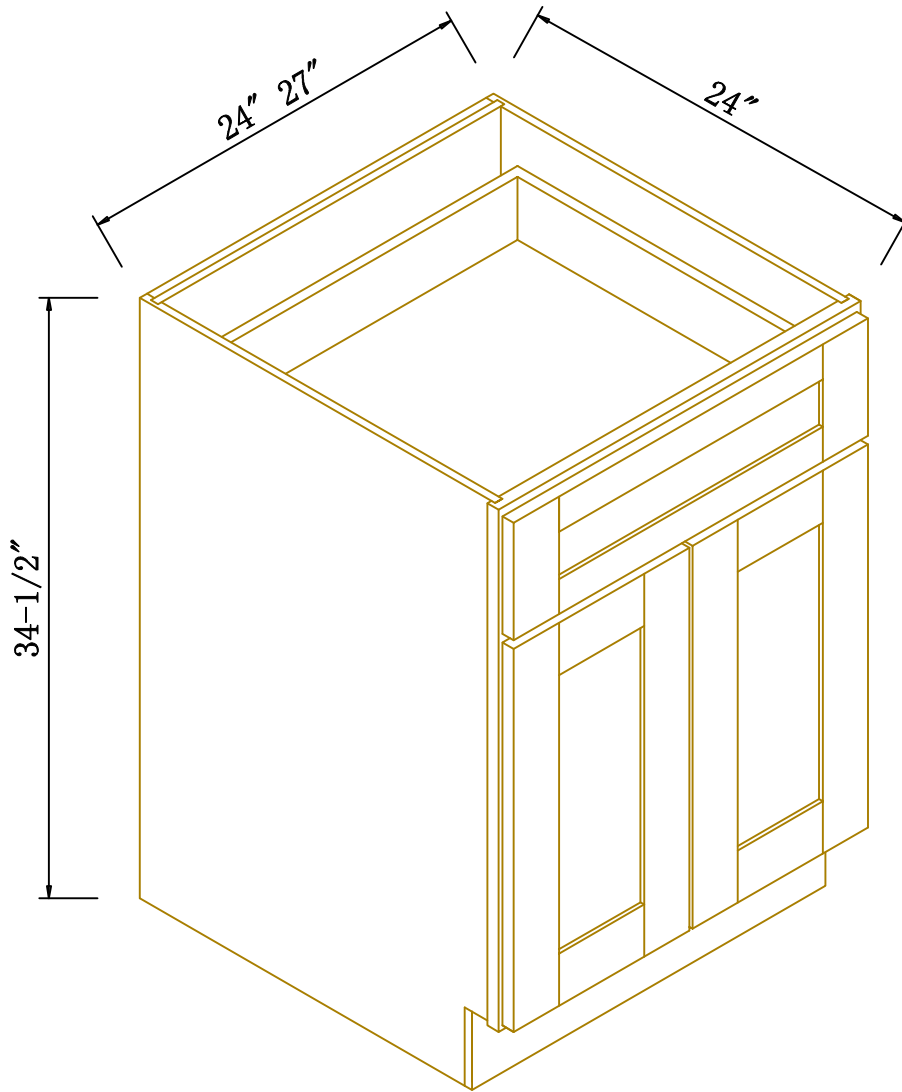

B24

B27

SKU	Door Dim	Small Drawer front Dim
B24	11 11/16*22	23 1/2*6 11/16
B27	13 3/16*22	26 1/2*6 11/16