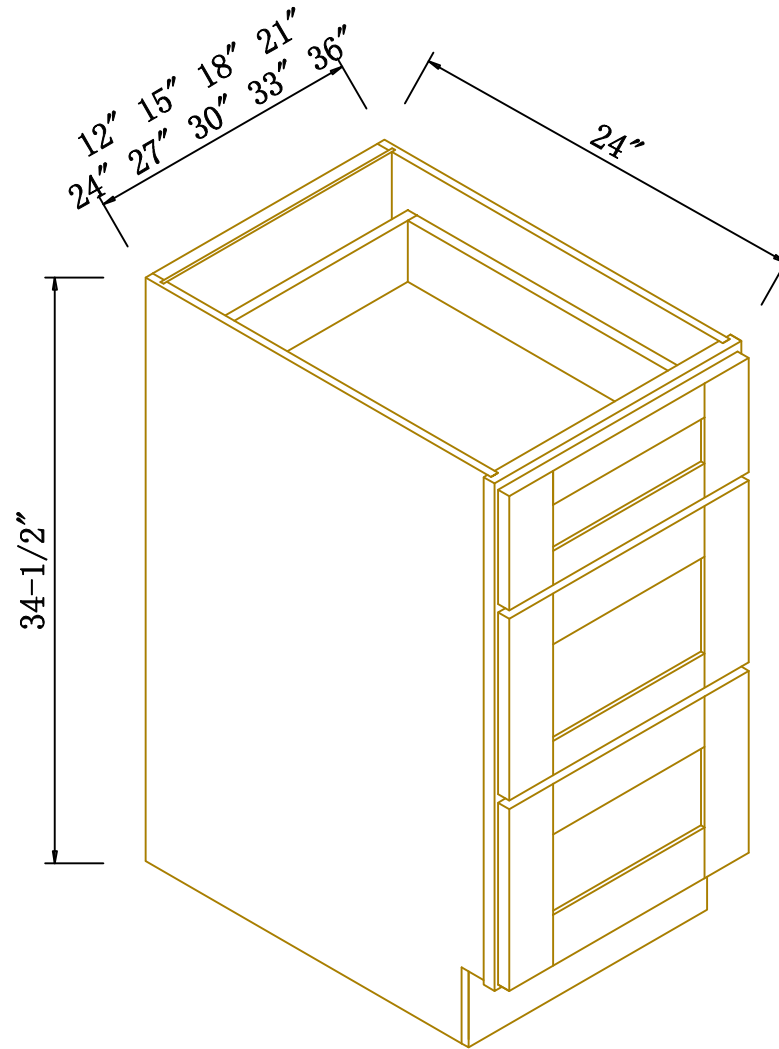

DB12-3

DB15-3

DB18-3

DB21-3

DB24-3

DB27-3

DB30-3

DB33-3

DB36-3

SKU	Small Drawer front Dim	Big Drawer front Dim
DB12-3	11 1/2*6 11/16	11 1/2*10 3/4
DB15-3	14 1/2*6 11/16	14 1/2*10 3/4
DB18-3	17 1/2*6 11/16	17 1/2*10 3/4
DB21-3	20 1/2*6 11/16	20 1/2*10 3/4
DB24-3	23 1/2*6 11/16	23 1/2*10 3/4
DB30-3	26 1/2*6 11/16	26 1/2*10 3/4
DB33-3	29 1/2*6 11/16	29 1/2*10 3/4
DB36-3	35 1/2*6 11/16	35 1/2*10 3/4