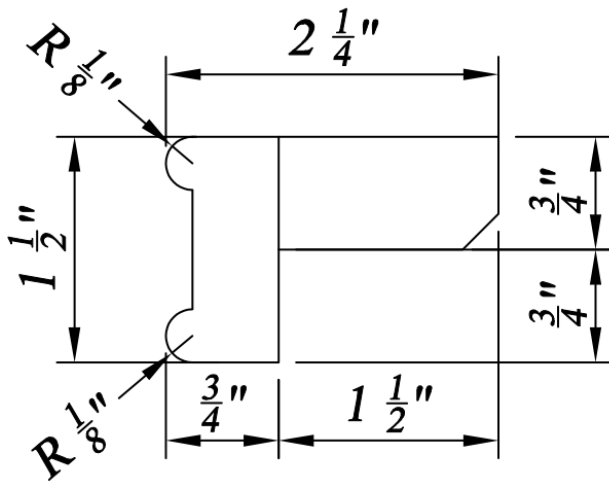

Traditional Light Rail Molding

SKU	W	D	L
TLR8-A	1-1/2"	2-1/4"	96"