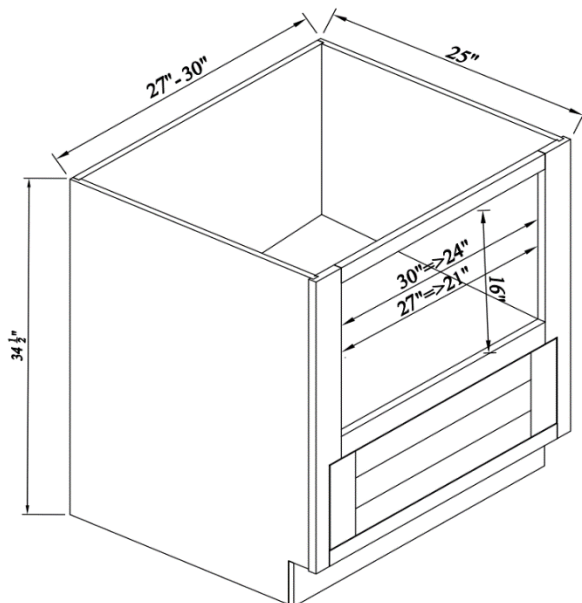

Microwave Bases

Width= 27"~30"

Depth= 25"

Height= 34-1/2"

SKU	DRAWER FACE	
	W	H
BM27A	23-7/8"	6-3/4"
BM30A	26-3/4"	6-3/4"
Opening Dim: BM27A: 21"W*16"H BM30A: 24"W*16"H