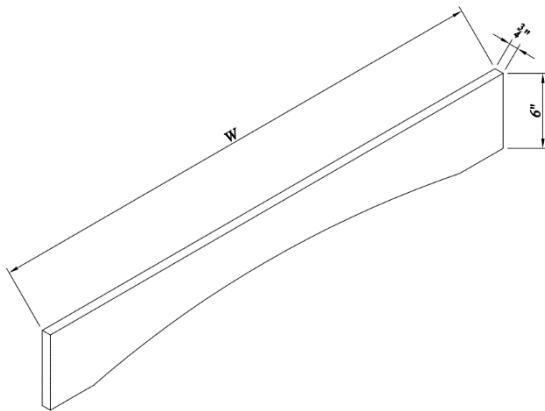

Valance Bridges

SKU	W	D	H
VAS42	42"	3/4"	6"
VAS48	48"	3/4"	6"