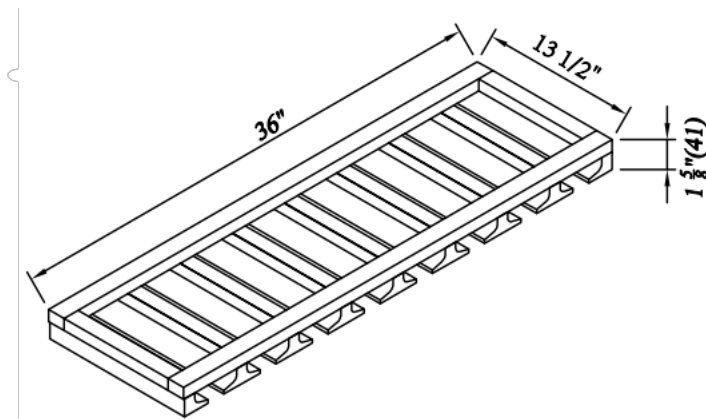

Wall Glass Hangers

SKU	W	D	H
GR36	36"	13-1/2"	1-5/8"