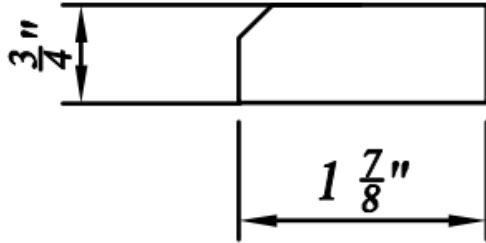

Countertop Molding

SKU	W	D	L
CTM8	1-7/8"	3/4"	96"