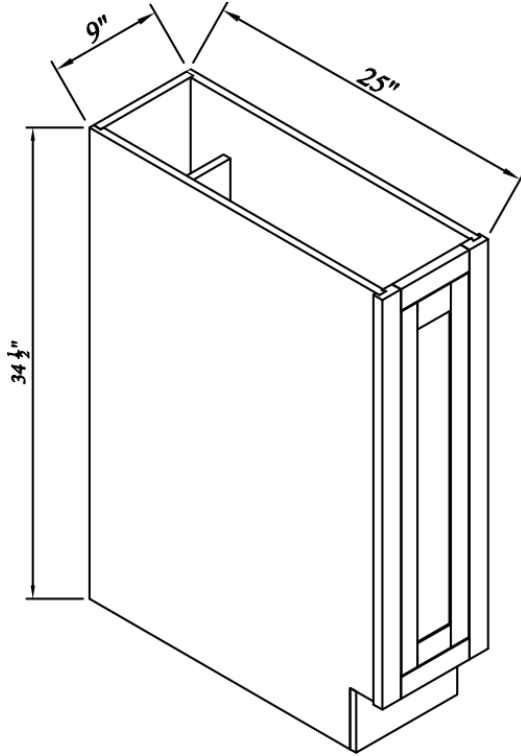

## Single Drawer Double Doors Bases

Width= 24"~36"  
 Depth= 25"  
 Height= 34-1/2"

SKU	DOOR		DRAWER FACE	
	W	H	W	H
B24	10-3/8"	20-2/8"	20-7/8"	4-7/8"
B27	11-7/8"	20-2/8"	23-7/8"	4-7/8"
B30	13-3/8"	20-2/8"	26-3/4"	4-7/8"
B33	14-3/4"	20-2/8"	29-3/4"	4-7/8"
B36	16-3/8"	20-2/8"	32-3/4"	4-7/8"
1 Adj. Shelf; half depth				

## Double Drawers Double Doors Bases

Width= 39"~42"  
 Depth= 25"  
 Height= 34-1/2"

SKU	DOOR		DRAWER FACE	
	W	H	W	H
B39	17-1/8"	20-2/8"	17-1/8"	4-7/8"
B42	18-1/2"	20-2/8"	18-1/2"	4-7/8"
1 Adj. Shelf; half depth				

## Single Door Tray Base

Width= 9"  
 Depth= 25"  
 Height= 34-1/2"

SKU	DOOR	
	W	H
TB09	5-7/8"	26-7/8"
1 Adj. Shelf; half depth		