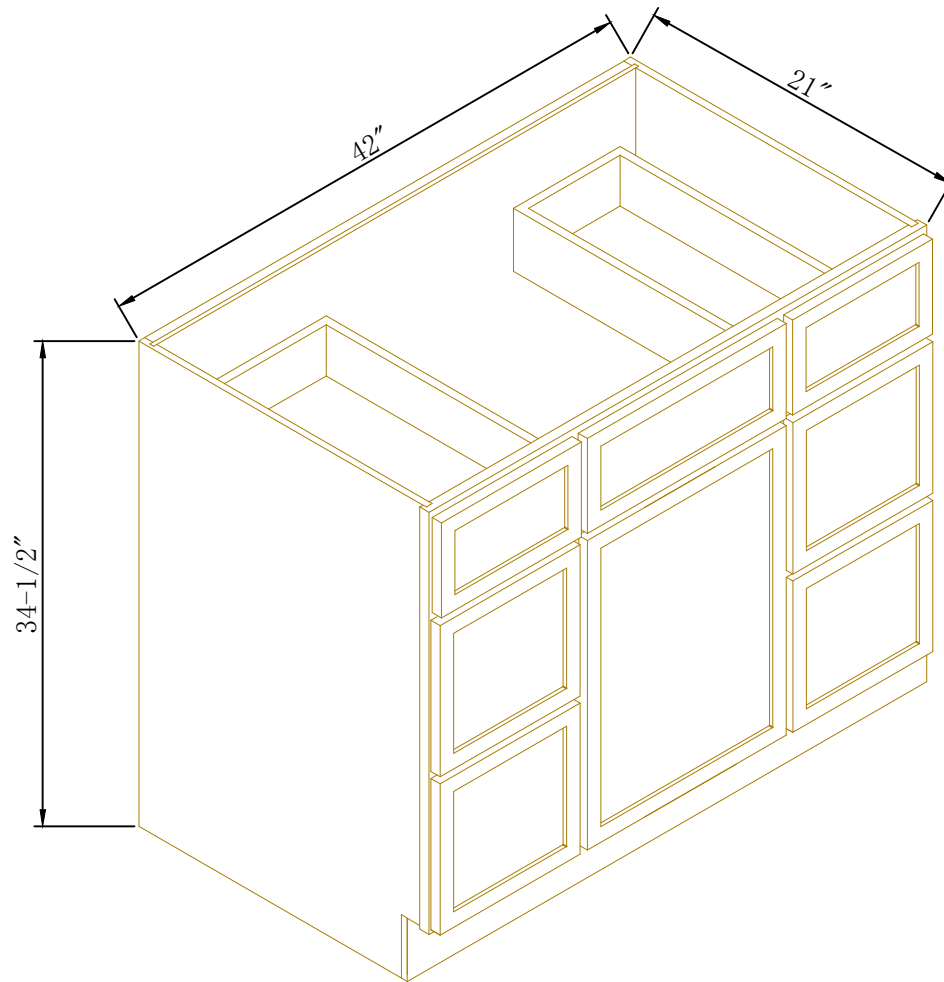

VDDDB42

Roc Model.	Door spec.		Side drawer face.		Mid top drawer face		Mid bottom drawer face	
	H	W	W	H	W	H	W	H
VDDDB42	22 1/4	17 1/2	17 1/2	7 1/4	11 5/8	7 1/4	11 5/8	11