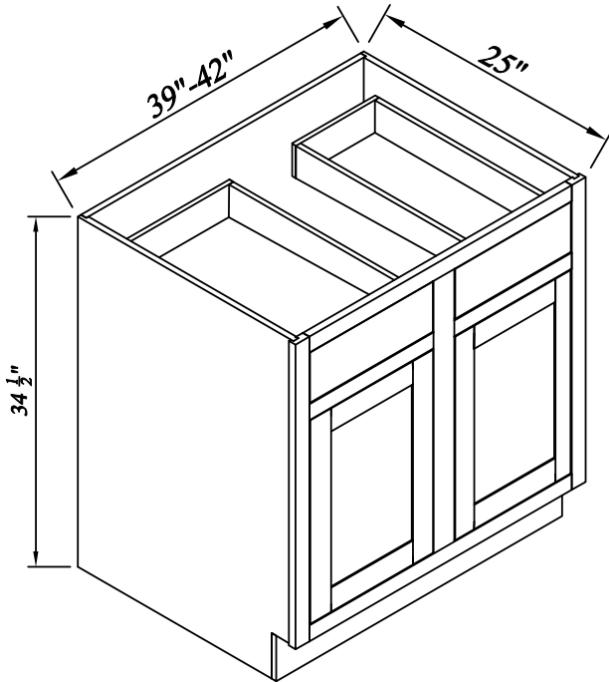

## Single Door Single Drawer Bases

Width= 12"~21"  
 Depth= 25"  
 Height= 34-1/2"

SKU	DOOR		DRAWER FACE	
	W	H	W	H
B12	8-7/8"	20-2/8"	8-7/8"	4-7/8"
B15	11-7/8"	20-2/8"	11-7/8"	4-7/8"
B18	14-3/4"	20-2/8"	14-3/4"	4-7/8"
B21	17-3/4"	20-2/8"	17-3/4"	4-7/8"
1 Adj. Shelf; half depth				

## Single Drawer Double Doors Bases

Width= 24"~36"  
 Depth= 25"  
 Height= 34-1/2"

SKU	DOOR		DRAWER FACE	
	W	H	W	H
B24	10-3/8"	20-2/8"	20-7/8"	4-7/8"
B27	11-7/8"	20-2/8"	23-7/8"	4-7/8"
B30	13-3/8"	20-2/8"	26-3/4"	4-7/8"
B33	14-3/4"	20-2/8"	29-3/4"	4-7/8"
B36	16-3/8"	20-2/8"	32-3/4"	4-7/8"
1 Adj. Shelf; half depth				