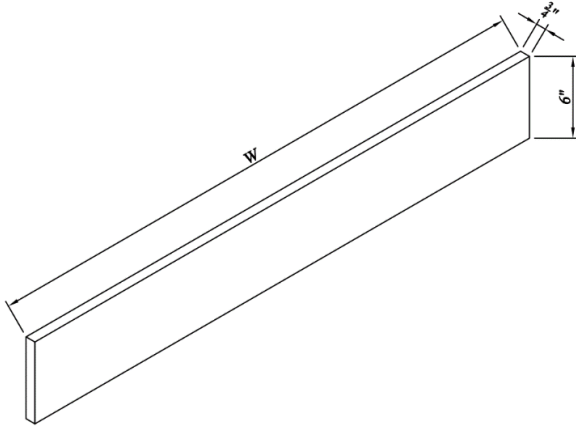

Wall Fillers

SKU	W	D	L
WF342	3"	3/4"	42"
WF396	3"	3/4"	96"