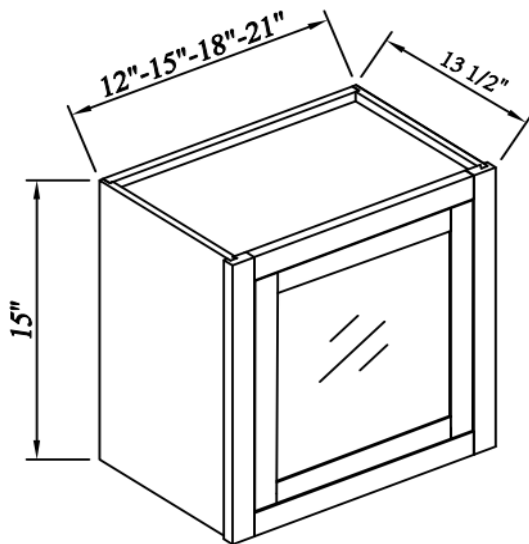

Single Glass Door Wall Cabinets

Width= 12"~21"
Depth= 13-1/2"
Height= 15"

SKU	DOOR		GLASS INSERT 5mm	
	W	H	W	L
W1215GD	8-7/8"	11-7/8"	4-6/8"	7-6/8"
W1515GD	11-7/8"	11-7/8"	7-7/8"	7-7/8"
W1815GD	14-7/8"	11-7/8"	10-7/8"	7-6/8"
W2115GD	17-7/8"	11-7/8"	13-6/8"	7-6/8"
1 Glass Insert included