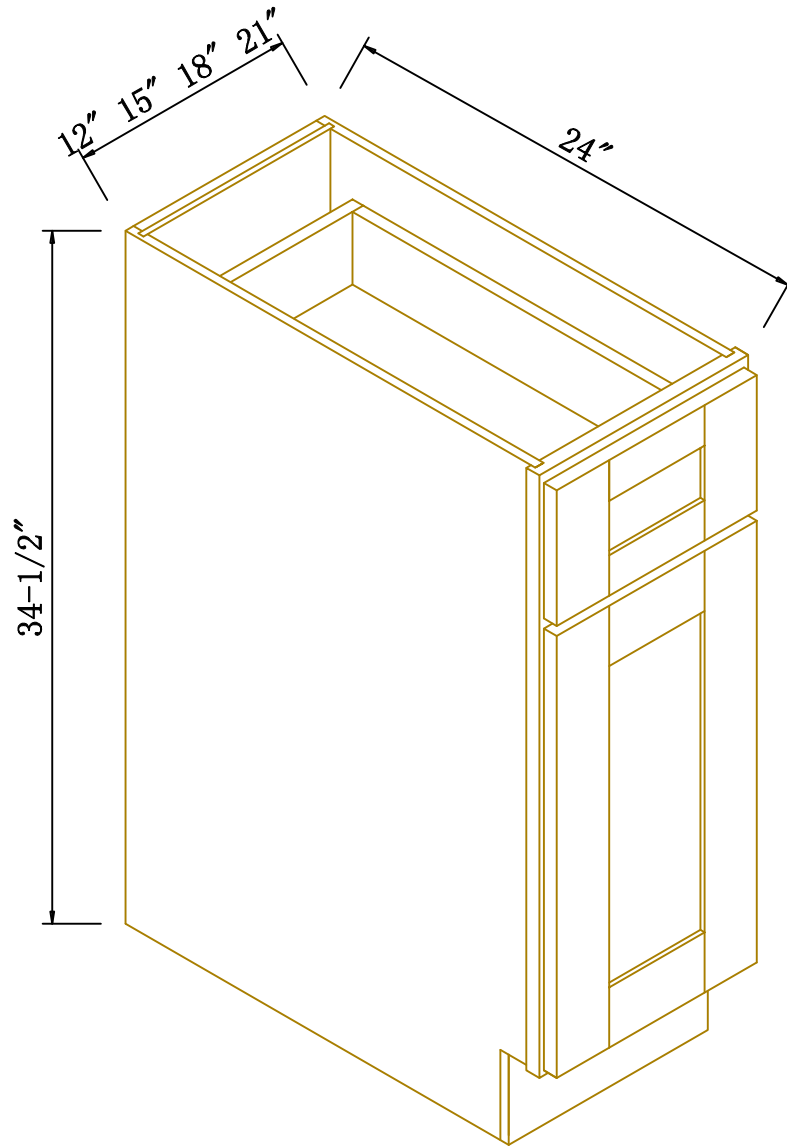

B12

B15

B18

B21

SKU	Door Dim	Small Drawer front Dim
B12	11 1/2*22	11 1/2*6 11/16
B15	14 1/2*22	14 1/2*6 11/16
B18	17 1/2*22	17 1/2*6 11/16
B21	20 1/2*22	20 1/2*6 11/16