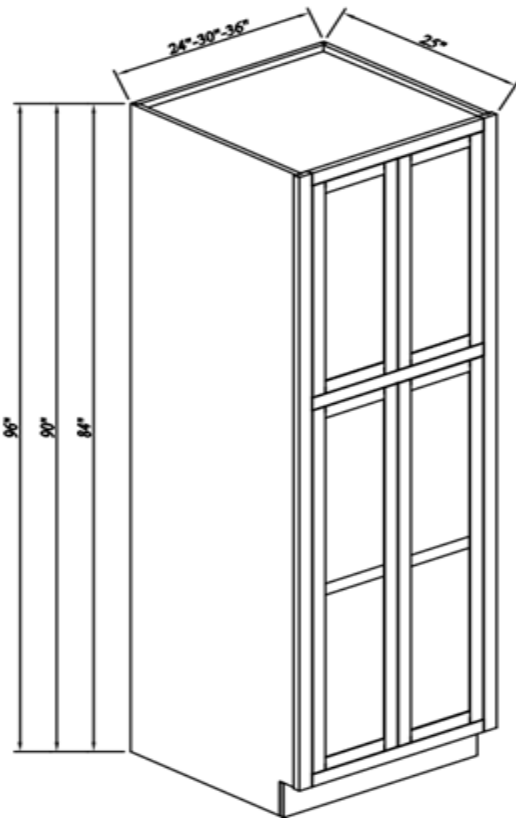

## Single Door Wall Pantries

Width= 18"  
 Depth= 25"  
 Height= 84"~96"

SKU	TOP DOOR		BOTTOM DOOR	
	W	H	W	H
WP188425	14-3/4"	26-3/4"	14-3/4"	46-3/8"
WP189025	14-3/4"	32-3/4"	14-3/4"	46-3/8"
WP189625	14-3/4"	38-7/8"	14-3/4"	46-3/8"
4 Adj. Shelves; 3 at the Bottom, 1 at the Top				