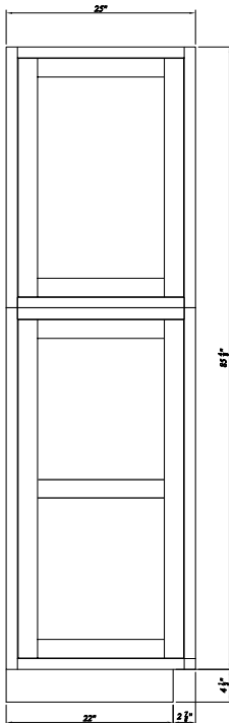

Tall Decorative Panels

SKU	Desc.	W	H
TDEP2590	Door	25"	85-1/2"
	Toe Kick	22"	4-1/2"