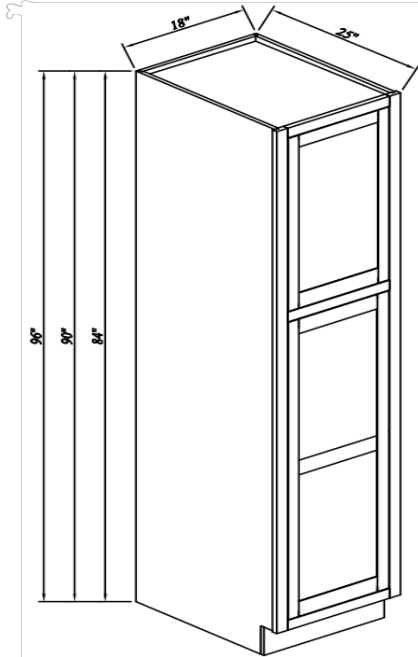

Single Door Wall Pantries

Width= 18"
Depth= 25"
Height= 84"~96"

SKU	TOP DOOR		BOTTOM DOOR	
	W	H	W	H
WP188425	14-3/4"	26-3/4"	14-3/4"	46-3/8"
WP189025	14-3/4"	32-3/4"	14-3/4"	46-3/8"
WP189625	14-3/4"	38-7/8"	14-3/4"	46-3/8"
4 Adj. Shelves; 3 at the Bottom, 1 at the Top