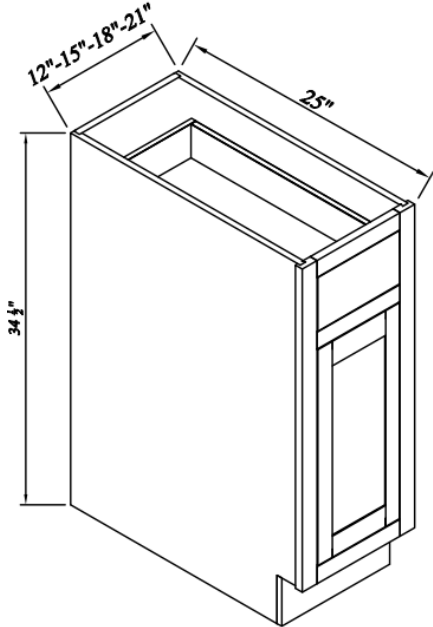

## Single Door Single Drawer Bases

Width= 12"~21"  
 Depth= 25"  
 Height= 34-1/2"

SKU	DOOR		DRAWER FACE	
	W	H	W	H
B12	8-7/8"	20-2/8"	8-7/8"	4-7/8"
B15	11-7/8"	20-2/8"	11-7/8"	4-7/8"
B18	14-3/4"	20-2/8"	14-3/4"	4-7/8"
B21	17-3/4"	20-2/8"	17-3/4"	4-7/8"
1 Adj. Shelf; half depth				