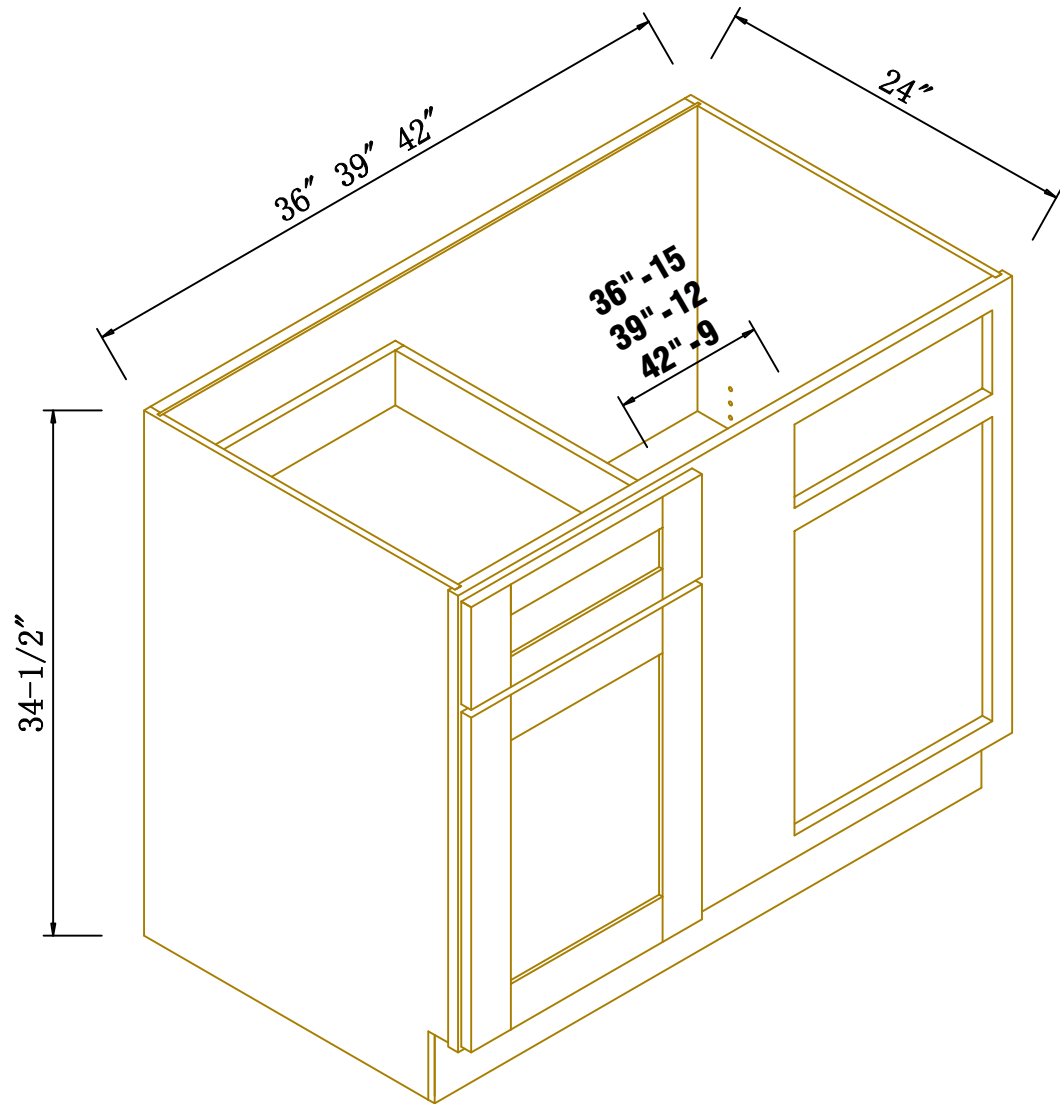

BBC36
BBC39
BBC42

SKU	Door Dim	Small Drawer front Dim
BBC36	11 1/2*22	11 1/2*6 11/16
BBC39	14 1/2*22	14 1/2*6 11/16
BBC42	17 1/2*22	17 1/2*6 11/16