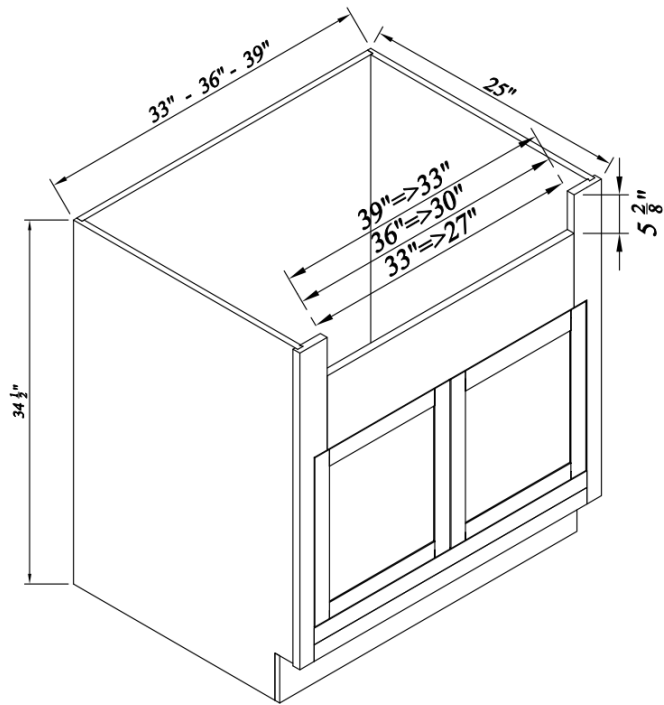

## Microwave Bases

Width= 27"~30"

Depth= 25"

Height= 34-1/2"

SKU	DRAWER FACE	
	W	H
BM27A	23-7/8"	6-3/4"
BM30A	26-3/4"	6-3/4"
Opening Dim: BM27A: 21"W*16"H BM30A: 24"W*16"H		