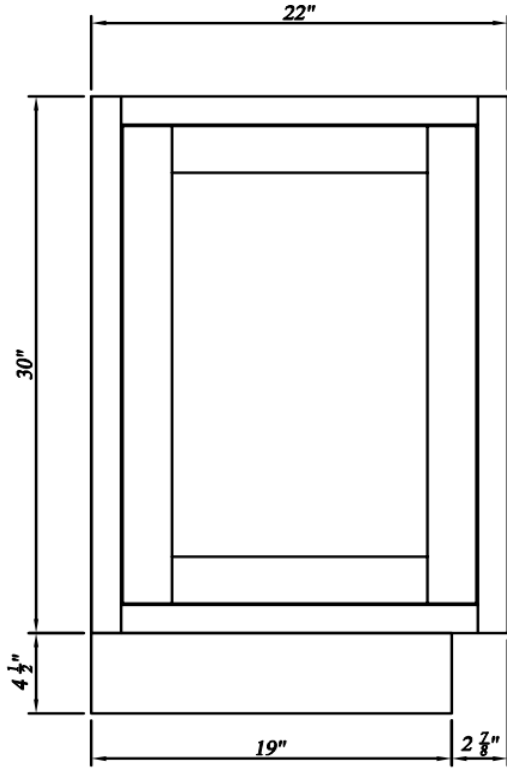

DECOR, MOLDING & FILLERS