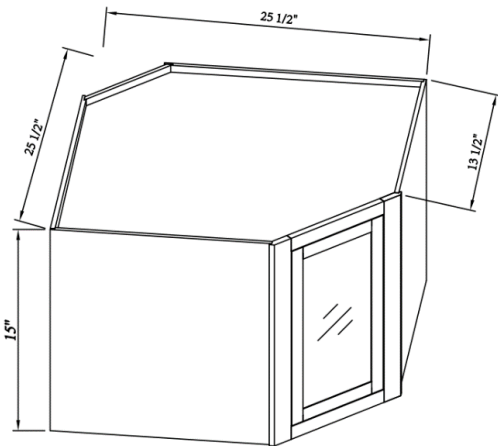

Glass Door Wall Diagonal Corner Cabinet

Width= 25-1/2"
Depth= 13-1/2"
Height= 15"

SKU	DOOR		GLASS INSERT 5mm	
	W	H	W	L
WDC2515GD	12-6/8"	11-7/8"	10-4/8"	7-6/8"

1 Glass Insert included