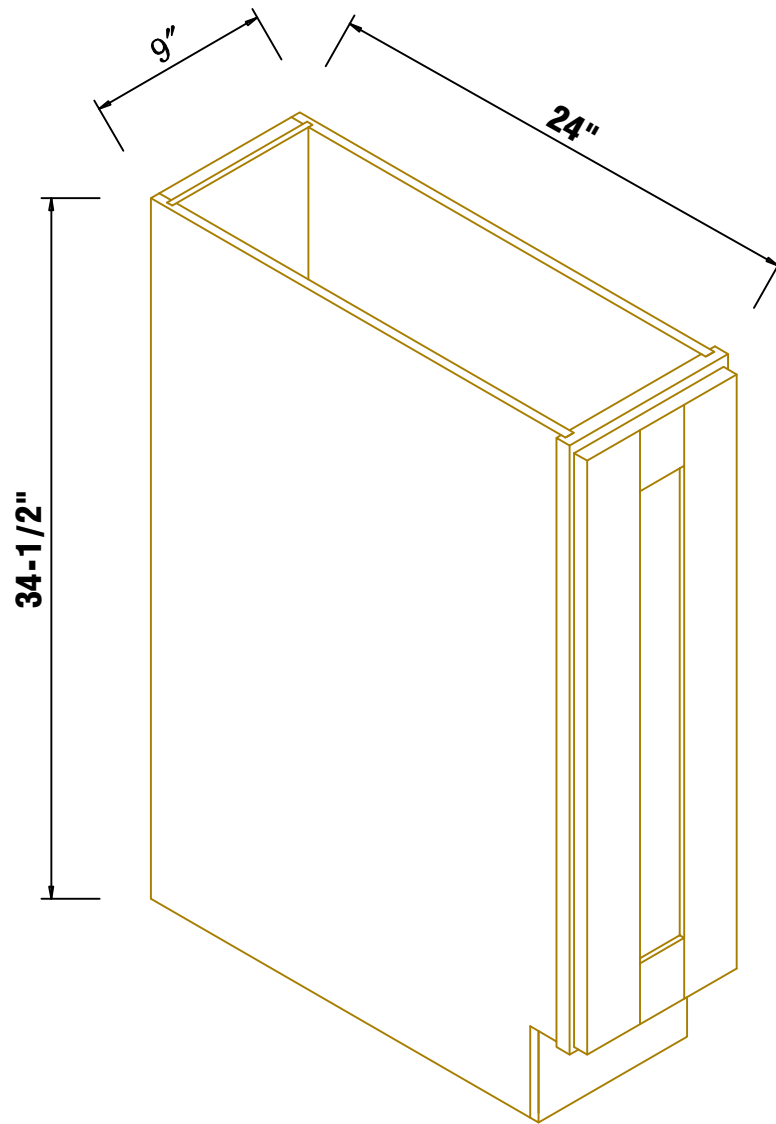

TB09

SKU	Door Dim
TB09	8 1/2*29 1/4