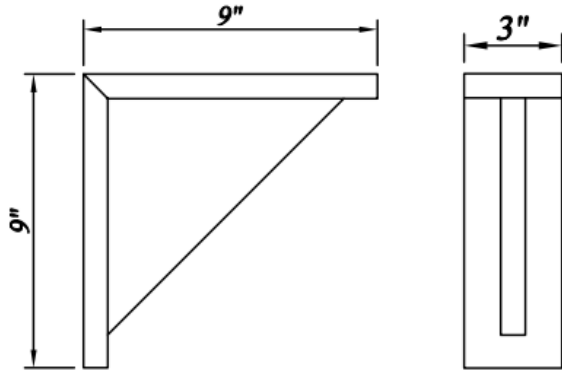

Corbel-Small

SKU	W	D	H
SBS9*9*3	9"	3"	9"