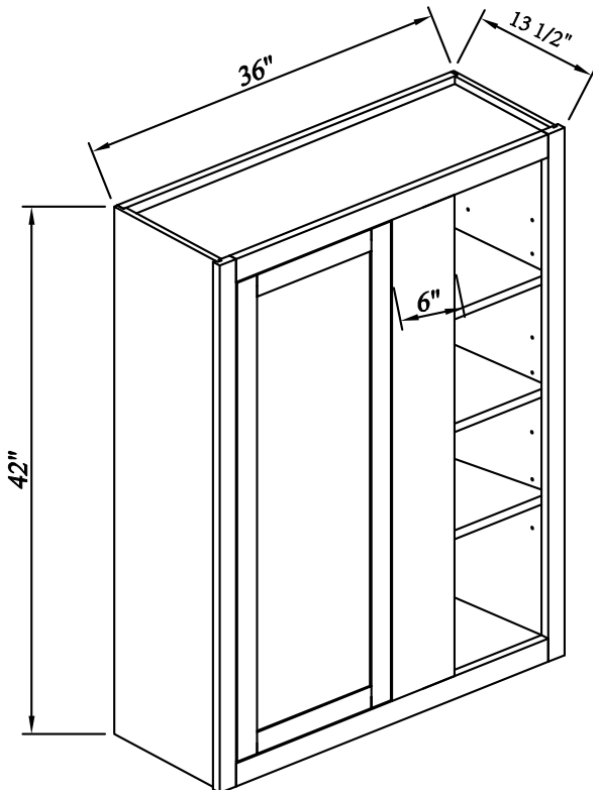

Blind Corner Wall Cabinets

Width= 36"
Depth= 13-1/2"
Height= 42"

SKU	DOOR	
	W	H
WBC3642	17-7/8"	38-7/8"
42" H Cabinets with 3 Adj. Shelves