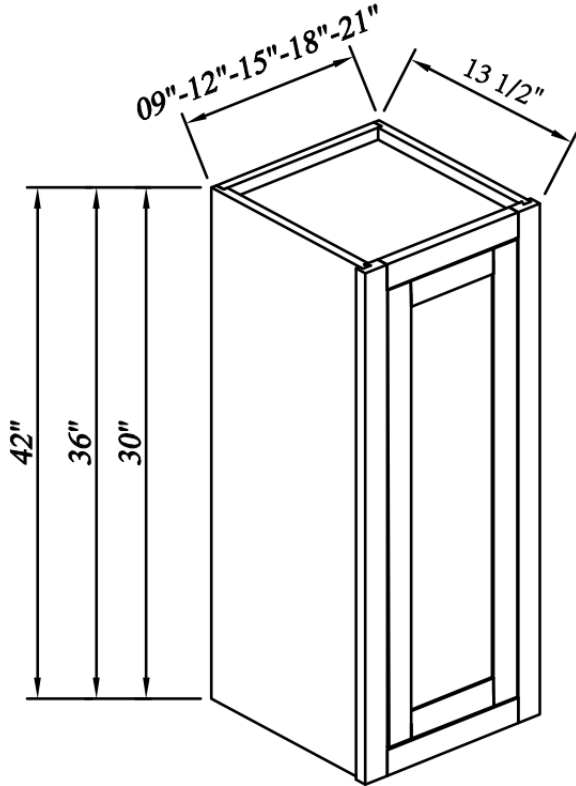

## Single Door Single Drawer Bases

Width= 12"~21"  
 Depth= 25"  
 Height= 34-1/2"

SKU	DOOR		DRAWER FACE	
	W	H	W	H
B12	8-7/8"	20-2/8"	8-7/8"	4-7/8"
B15	11-7/8"	20-2/8"	11-7/8"	4-7/8"
B18	14-3/4"	20-2/8"	14-3/4"	4-7/8"
B21	17-3/4"	20-2/8"	17-3/4"	4-7/8"
1 Adj. Shelf; half depth				

## Single Drawer Double Doors Bases

Width= 24"~36"  
 Depth= 25"  
 Height= 34-1/2"

SKU	DOOR		DRAWER FACE	
	W	H	W	H
B24	10-3/8"	20-2/8"	20-7/8"	4-7/8"
B27	11-7/8"	20-2/8"	23-7/8"	4-7/8"
B30	13-3/8"	20-2/8"	26-3/4"	4-7/8"
B33	14-3/4"	20-2/8"	29-3/4"	4-7/8"
B36	16-3/8"	20-2/8"	32-3/4"	4-7/8"
1 Adj. Shelf; half depth				

### Full Height Door Bases-2Doors

Width= 24"~36"  
 Depth= 25"  
 Height= 34-1/2"

SKU	DOOR	
	W	H
B24FHD	10-3/8"	26-3/4"
B27FHD	11-7/8"	26-3/4"
B30FHD	13-3/8"	26-3/4"
B33FHD	14-3/4"	26-3/4"
B36FHD	16-3/8"	26-3/4"
1 Adj. Shelf; full depth		

## Single Door Wall Cabinets

Width= 9"~21"  
 Depth= 13-1/2"  
 Height= 30"~42"

SKU	DOOR	
	W	H
W0930	5-7/8"	26-6/8"
W0936	5-7/8"	32-6/8"
W0942	5-7/8"	38-7/8"
W1230	8-7/8"	26-6/8"
W1236	8-7/8"	32-6/8"
W1242	8-7/8"	38-7/8"
W1530	11-7/8"	26-6/8"
W1536	11-7/8"	32-6/8"
W1542	11-7/8"	38-7/8"
W1830	14-7/8"	26-6/8"
W1836	14-7/8"	32-6/8"
W1842	14-7/8"	38-7/8"
W2130	17-7/8"	26-6/8"
W2136	17-7/8"	32-6/8"
W2142	17-7/8"	38-7/8"
30" H and 36" H Cabinets with 2 Adj. Shelves; 42" H Cabinets with 3 Adj. Shelves		