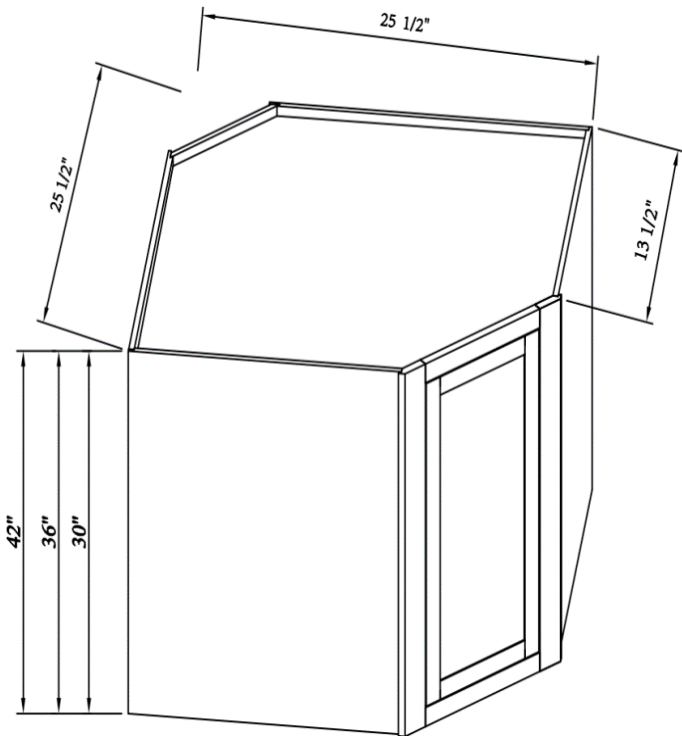

### Full Height Door Bases-2Doors

Width= 24"~36"  
 Depth= 25"  
 Height= 34-1/2"

SKU	DOOR	
	W	H
B24FHD	10-3/8"	26-3/4"
B27FHD	11-7/8"	26-3/4"
B30FHD	13-3/8"	26-3/4"
B33FHD	14-3/4"	26-3/4"
B36FHD	16-3/8"	26-3/4"
1 Adj. Shelf; full depth		

## 34"W Lazy Susan Base

Width= 34"

Depth= 25"

Height= 34-1/2"

SKU	DOOR	
	W	H
BER34	7-3/8"	26-3/4"
1 Adj. Shelf		
Applicable with BER-B wooden spinner		

### 37"W Lazy Susan Base

Width= 37"  
 Depth= 25"  
 Height= 34-1/2"

SKU	DOOR	
	W	H
BER37	10-3/8"	26-3/4"
1 Adj. Shelf		
Applicable with BER-B wooden spinner		

---

### Diagonal Corner Wall Cabinet

Width= 25-1/2"  
 Depth= 13-1/2"  
 Height= 18"

SKU	DOOR	
	W	H
WDC2518	12-6/8"	14-7/8"