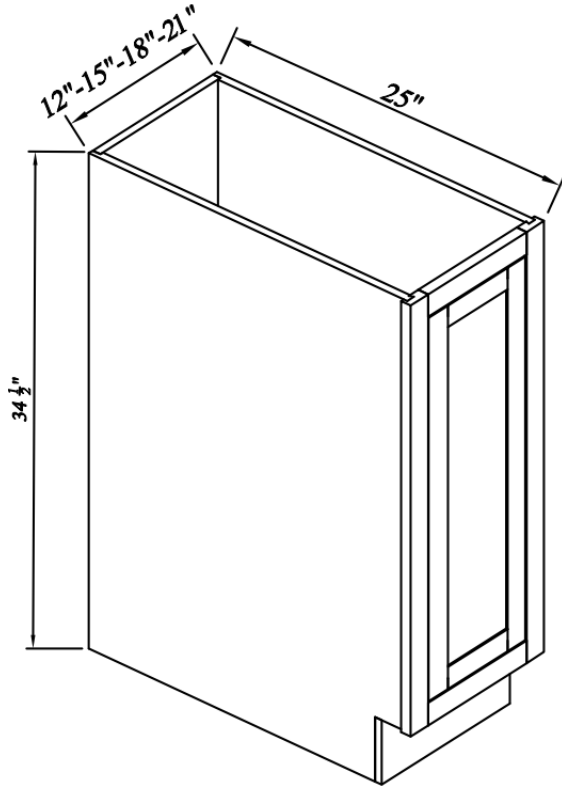

Full Height Door Bases-1Door

Width= 12"~21"
Depth= 25"
Height= 34-1/2"

SKU	DOOR	
	W	H
B12FHD	8-7/8"	26-3/4"
B15FHD	11-7/8"	26-3/4"
B18FHD	14-3/4"	26-3/4"
B21FHD	17-3/4"	26-3/4"
1 Adj. Shelf; full depth