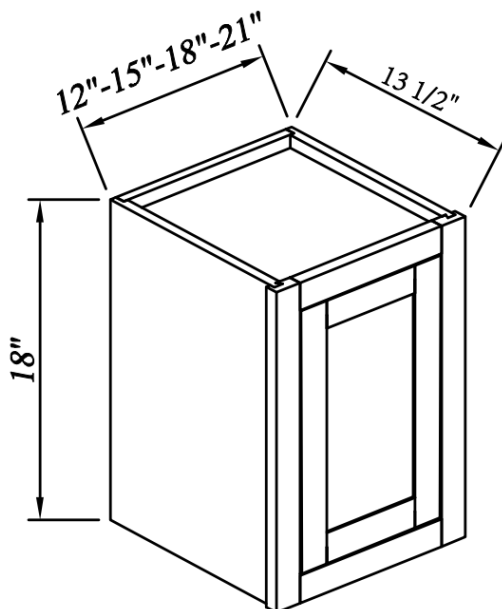

Single Door Wall Cabinets

Width= 12"~21"
Depth= 13-1/2"
Height= 18"

SKU	DOOR	
	W	H
W1218	8-7/8"	14-7/8"
W1518	11-7/8"	14-7/8"
W1818	14-7/8"	14-7/8"
W2118	17-7/8"	14-7/8"