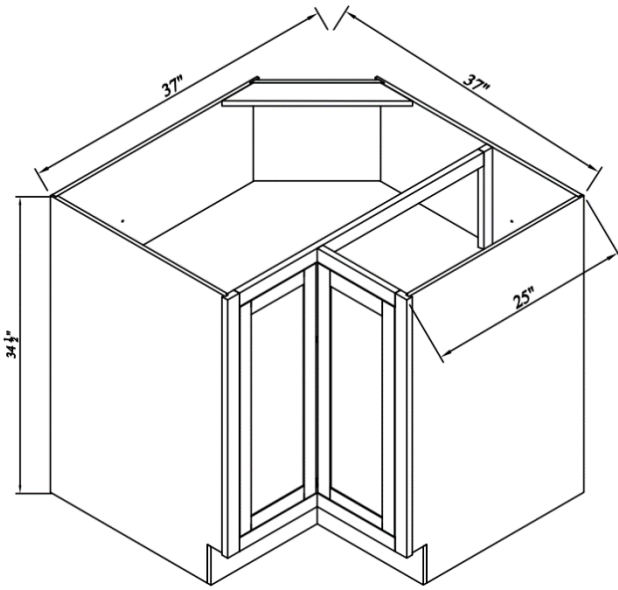

37"W Lazy Susan Base

Width= 37"
Depth= 25"
Height= 34-1/2"

SKU	DOOR	
	W	H
BER37	10-3/8"	26-3/4"
1 Adj. Shelf		
Applicable with BER-B wooden spinner		

Lazy Susan Turn Table for BER34 & 37