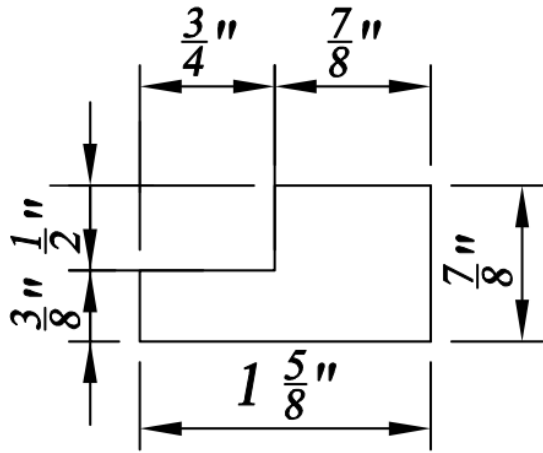

Square Light Rail Molding

SKU	W	D	L
SLRM8	1-5/8"	7/8"	96"