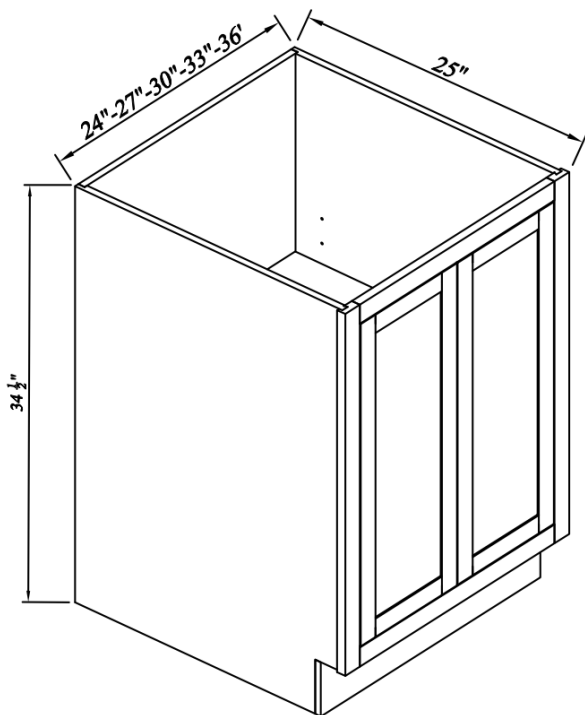

### Base Spice Roll Out Tray

Width= 9"  
 Depth= 25"  
 Height= 34-1/2"

SKU	DRAWER FACE	
	W	H
BSR09S	5-7/8"	26-7/8"

### Full Height Door Bases-1Door

Width= 12"~21"  
 Depth= 25"  
 Height= 34-1/2"

SKU	DOOR	
	W	H
B12FHD	8-7/8"	26-3/4"
B15FHD	11-7/8"	26-3/4"
B18FHD	14-3/4"	26-3/4"
B21FHD	17-3/4"	26-3/4"
1 Adj. Shelf; full depth		