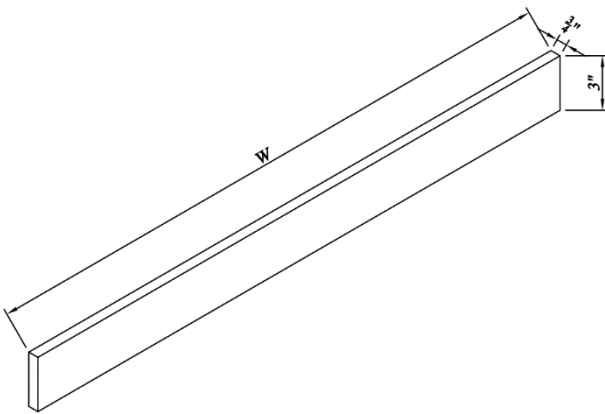

Wall Fillers

SKU	W	D	L
WF630	6"	3/4"	30"
WF636	6"	3/4"	36"
WF642	6"	3/4"	42"
WF696	6"	3/4"	96"