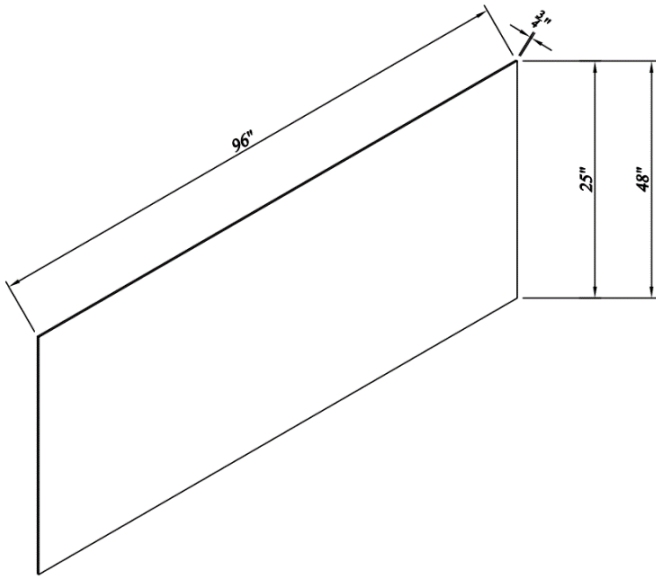

Base Finish Panels-Thick

SKU	W	D	H
BP2596 3/4	25"	3/4"	96"
BP4896 3/4	48"	3/4"	96"