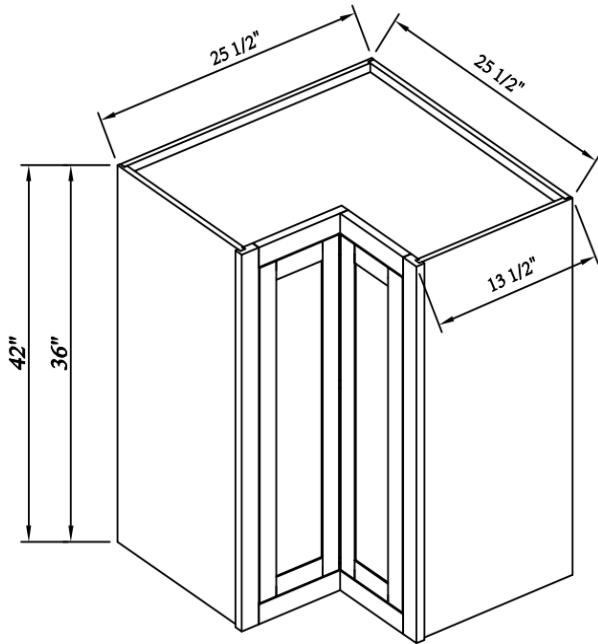

## 34"W Lazy Susan Base

Width= 34"

Depth= 25"

Height= 34-1/2"

SKU	DOOR	
	W	H
BER34	7-3/8"	26-3/4"
1 Adj. Shelf		
Applicable with BER-B wooden spinner		

### 37"W Lazy Susan Base

Width= 37"  
 Depth= 25"  
 Height= 34-1/2"

SKU	DOOR	
	W	H
BER37	10-3/8"	26-3/4"
1 Adj. Shelf		
Applicable with BER-B wooden spinner		

---

### Diagonal Corner Wall Cabinet

Width= 25-1/2"  
 Depth= 13-1/2"  
 Height= 18"

SKU	DOOR	
	W	H
WDC2518	12-6/8"	14-7/8"

### Diagonal Corner Wall Cabinets

Width= 25-1/2"  
 Depth= 13-1/2"  
 Height= 30"~42"

SKU	DOOR	
	W	H
WDC2530	12-6/8"	26-6/8"
WDC2536	12-6/8"	32-6/8"
WDC2542	12-6/8"	38-7/8"
30" H and 36" H Cabinets with 2 Adj. Shelves; 42" H Cabinets with 3 Adj Shelves.		