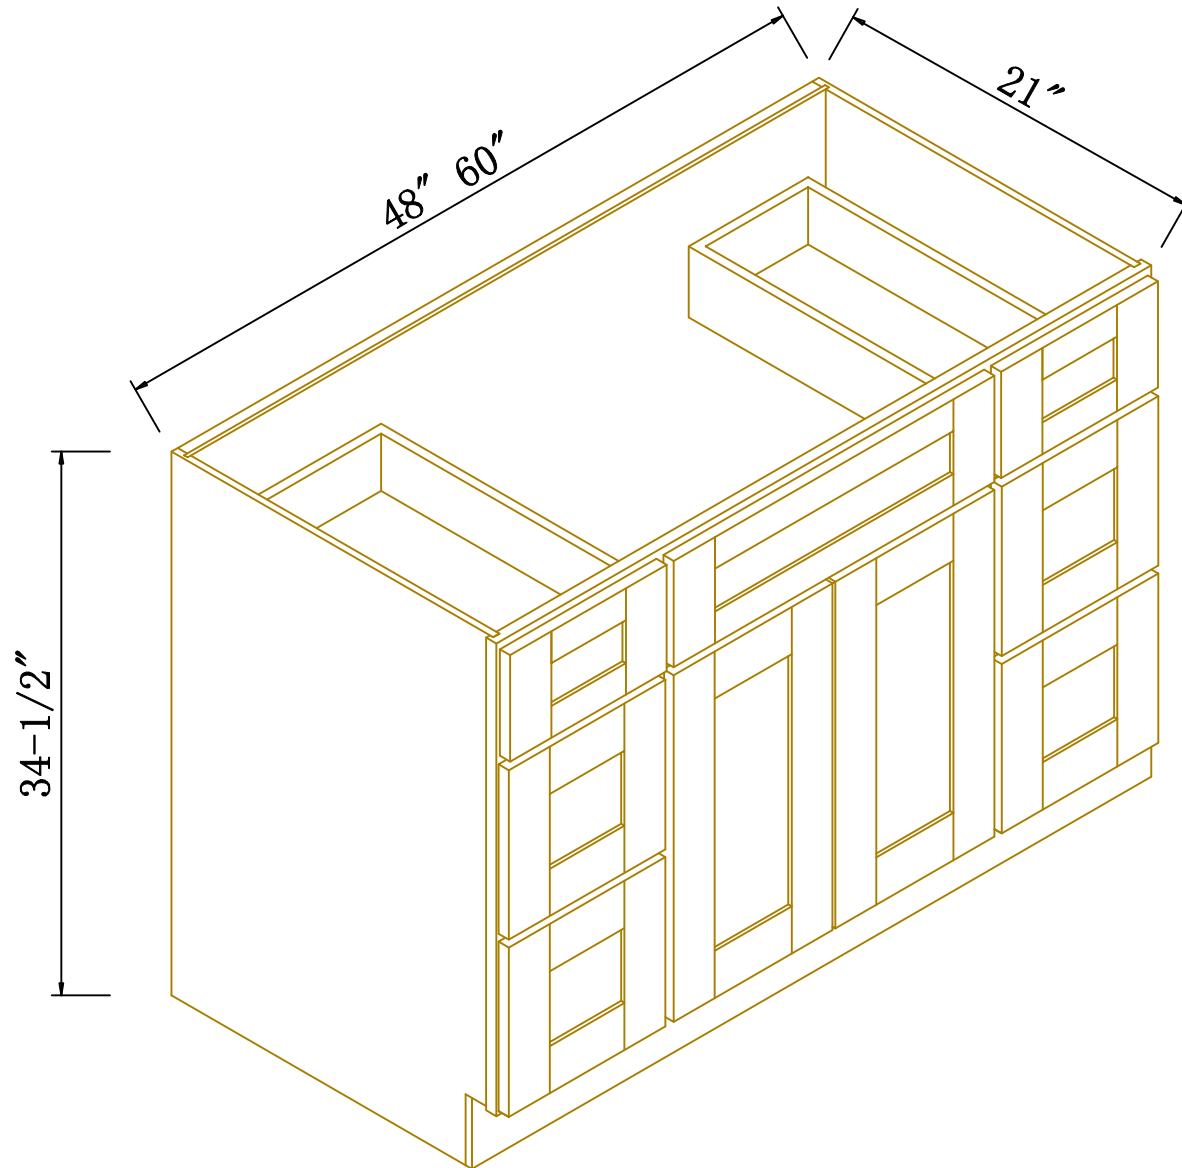

VA482134DD

VA602134DD

SKU	Door Dim	Small Drawer front Dim	Big Drawer front Dim	False Drawer Dim
VA482134DD	11 11/16*22	11 1/2*6 11/16	11 1/2*10 3/4	23 1/2*6 11/16
VA602134DD	17 11/16*22	11 1/2*6 11/16	11 1/2*10 3/4	35 1/2*6 11/16