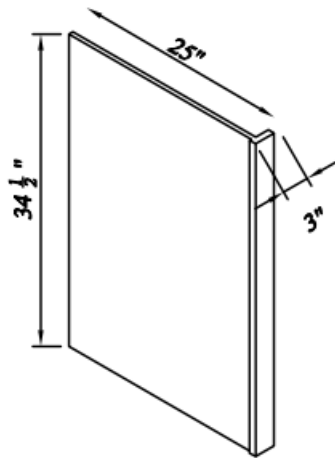

Dishwasher Return End Panel

SKU	Desc.	W	D	H
DWR	Panel	25"	1/2"	34-1/2"
	Filler	3"	1/2"	34-1/2"