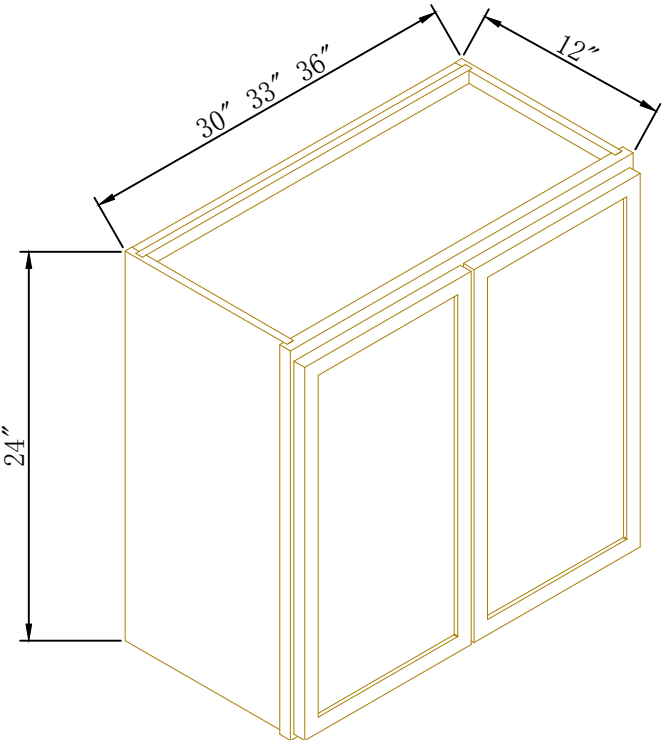

W3024
W3324
W3624

Roc Model.	Door spec.	
	H	W
W3024	23 5/8	14 3/4
W3324	23 5/8	16 1/4
W3624	23 5/8	17 3/4