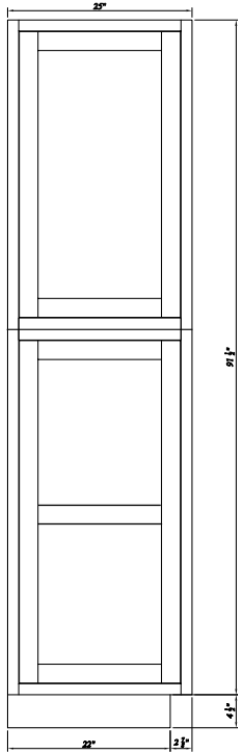

Tall Decorative Panels

SKU	Desc.	W	H
TDEP2596	Door	25"	91-1/2"
	Toe Kick	22"	2-7/8"