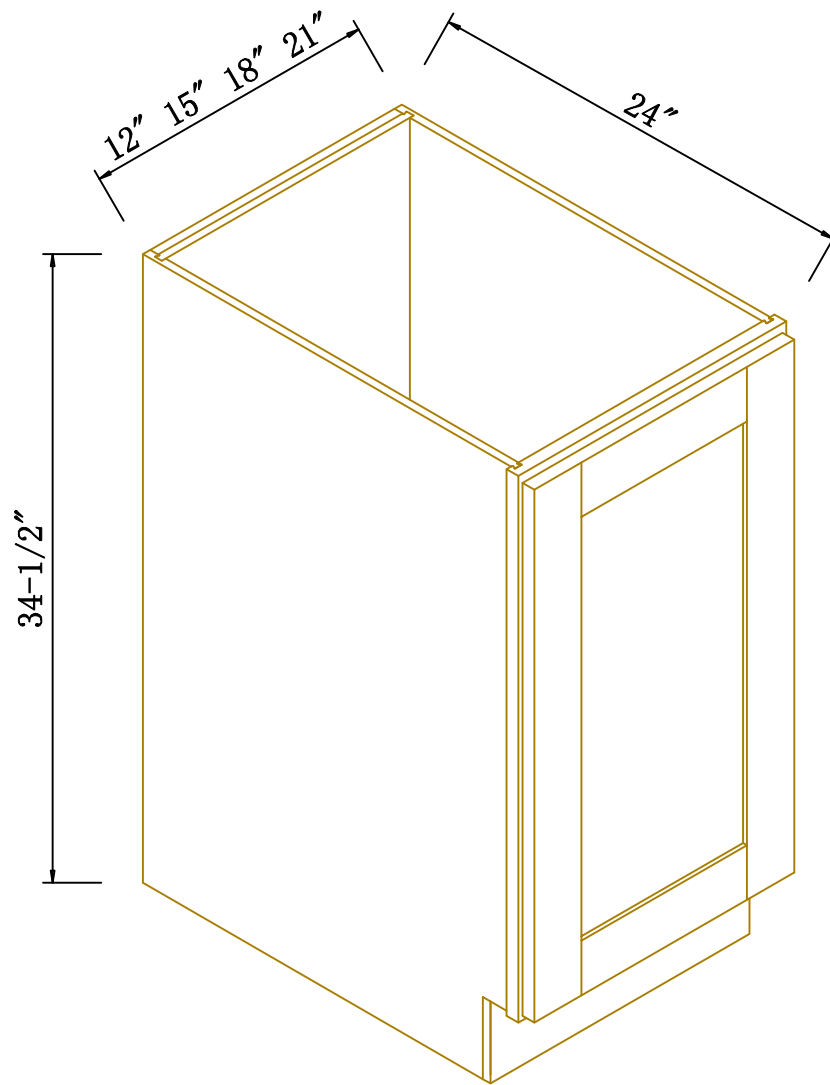

B12FHD

B15FHD

B18FHD

B21FHD

SKU	Door Dim
B12FHD	11 1/2*29 1/4
B15FHD	14 1/2*29 1/4
B18FHD	17 1/2*29 1/4
B21FHD	20 1/2*29 1/4