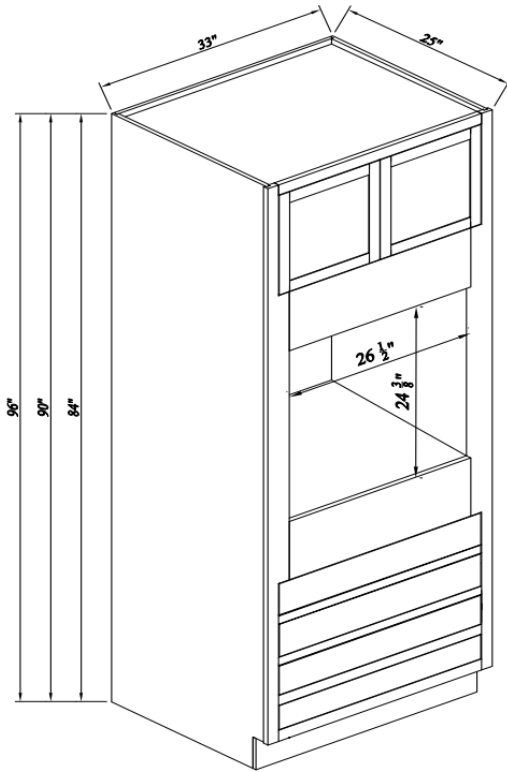

## Single Door Wall Pantries

Width= 18"  
 Depth= 25"  
 Height= 84"~96"

SKU	TOP DOOR		BOTTOM DOOR	
	W	H	W	H
WP188425	14-3/4"	26-3/4"	14-3/4"	46-3/8"
WP189025	14-3/4"	32-3/4"	14-3/4"	46-3/8"
WP189625	14-3/4"	38-7/8"	14-3/4"	46-3/8"
4 Adj. Shelves; 3 at the Bottom, 1 at the Top				

## Double Doors Wall Pantries

Width= 24"~36"  
 Depth= 25"  
 Height= 84"~96"

SKU	TOP DOOR		BOTTOM DOOR	
	W	H	W	H
WP248425	10-3/8"	26-3/8"	10-3/8"	46-3/8"
WP249025	10-3/8"	32-6/8"	10-3/8"	46-3/8"
WP249625	10-3/8"	38-7/8"	10-3/8"	46-3/8"
WP308425	13-3/8"	26-6/8"	13-3/8"	46-3/8"
WP309025	13-3/8"	32-6/8"	13-3/8"	46-3/8"
WP309625	13-3/8"	38-7/8"	13-3/8"	46-3/8"
WP368425	16-3/8"	26-6/8"	16-3/8"	46-3/8"
WP369025	16-3/8"	32-6/8"	16-3/8"	46-3/8"
WP369625	16-3/8"	38-7/8"	16-3/8"	46-3/8"
4 Adj. Shelves; 3 at the Bottom, 1 at the Top				