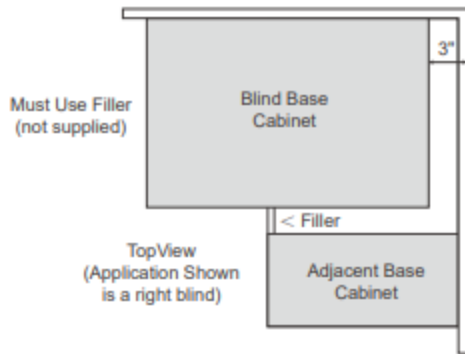

Blind Corner Bases

Width= 40"~46"

Depth= 25"

Height= 34-1/2"

SKU	DOOR		DRAWER FACE	
	W	H	W	H
BBC40	11-7/8"	20-2/8"	11-7/8"	4-7/8"
BBC43	14-3/4"	20-2/8"	14-3/4"	4-7/8"
BBC46	17-3/4"	20-2/8"	17-3/4"	4-7/8"
	MIN		MAX	
BBC40	43		46	
BBC43	46		49	
BBC46	49		52	
1 Adj. Shelf; half depth				

Microwave Bases

Width= 27"~30"

Depth= 25"

Height= 34-1/2"

SKU	DRAWER FACE	
	W	H
BM27A	23-7/8"	6-3/4"
BM30A	26-3/4"	6-3/4"
Opening Dim: BM27A: 21"W*16"H BM30A: 24"W*16"H