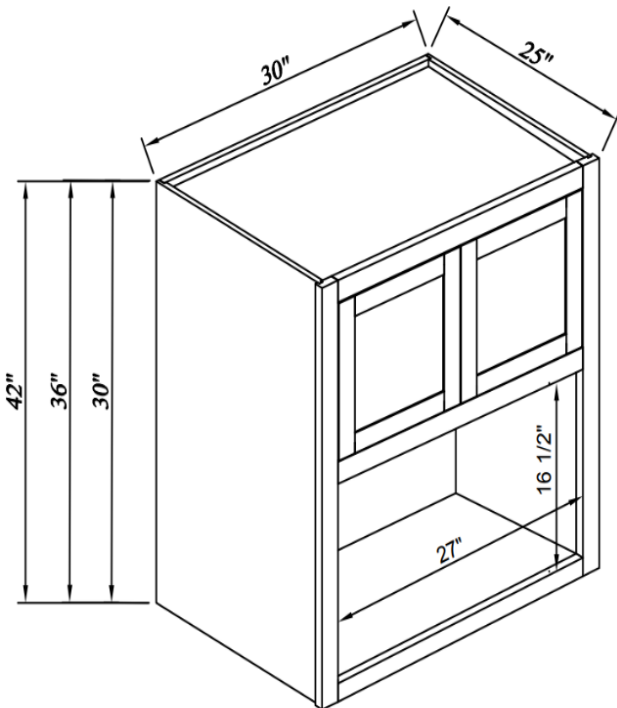

Wall Microwave Open Shelf

Width= 30"
Depth= 25"
Height= 30~42"

SKU	DOOR	
	W	H
WM303025	13-3/8"	8-7/8"
WM303625	13-3/8"	14-7/8"
WM304225	13-3/8"	20-7/8"
Opening Dim: 27"W*16-1/2"H