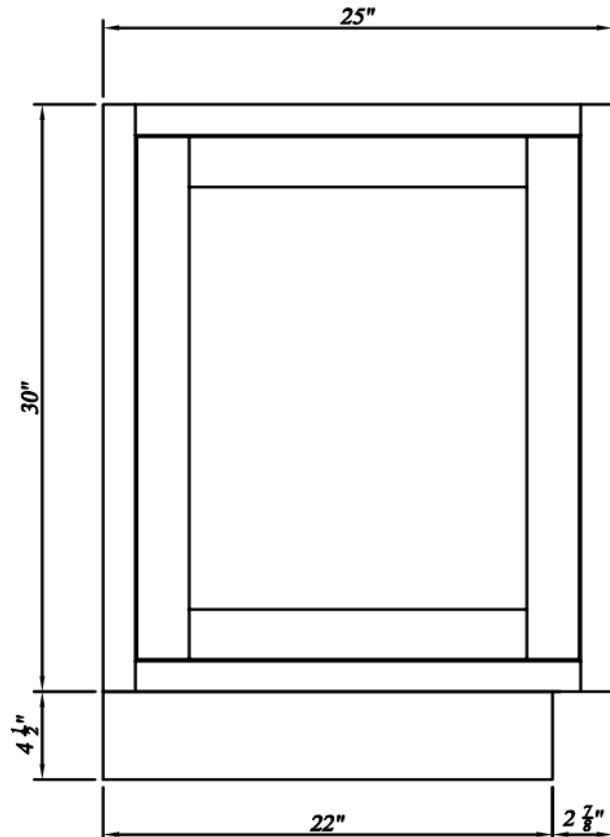

Base Decorative Panels

SKU	Desc.	W	H
BDD22A	Door	22"	30"
	Toe Kick	19"	4-1/2"

SKU	Desc.	W	H
BDD25A	Door	25"	30"
	Toe Kick	22"	4-1/2"