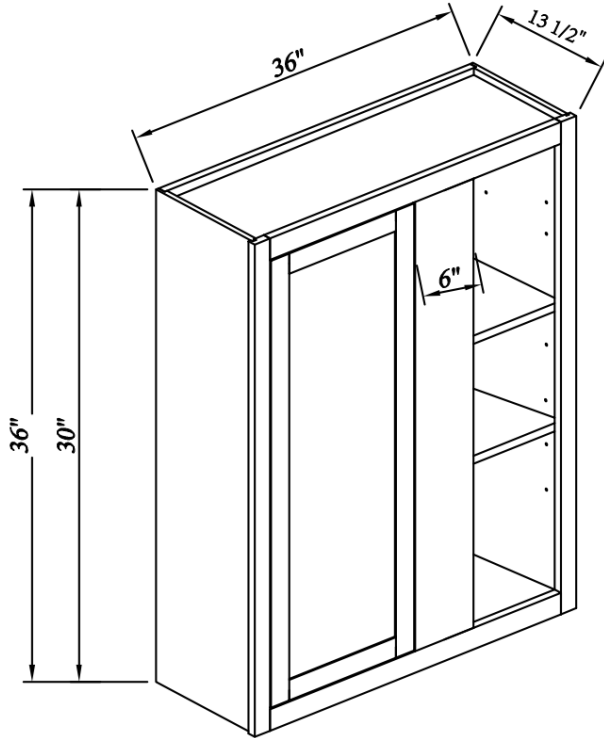

Blind Corner Wall Cabinets

Width= 36"
Depth= 13-1/2"
Height= 30~36"

SKU	DOOR	
	W	H
WBC3630	17-7/8"	26-6/8"
WBC3636	17-7/8"	32-6/8"
30" H and 36" H Cabinets with 2 Adj. Shelves