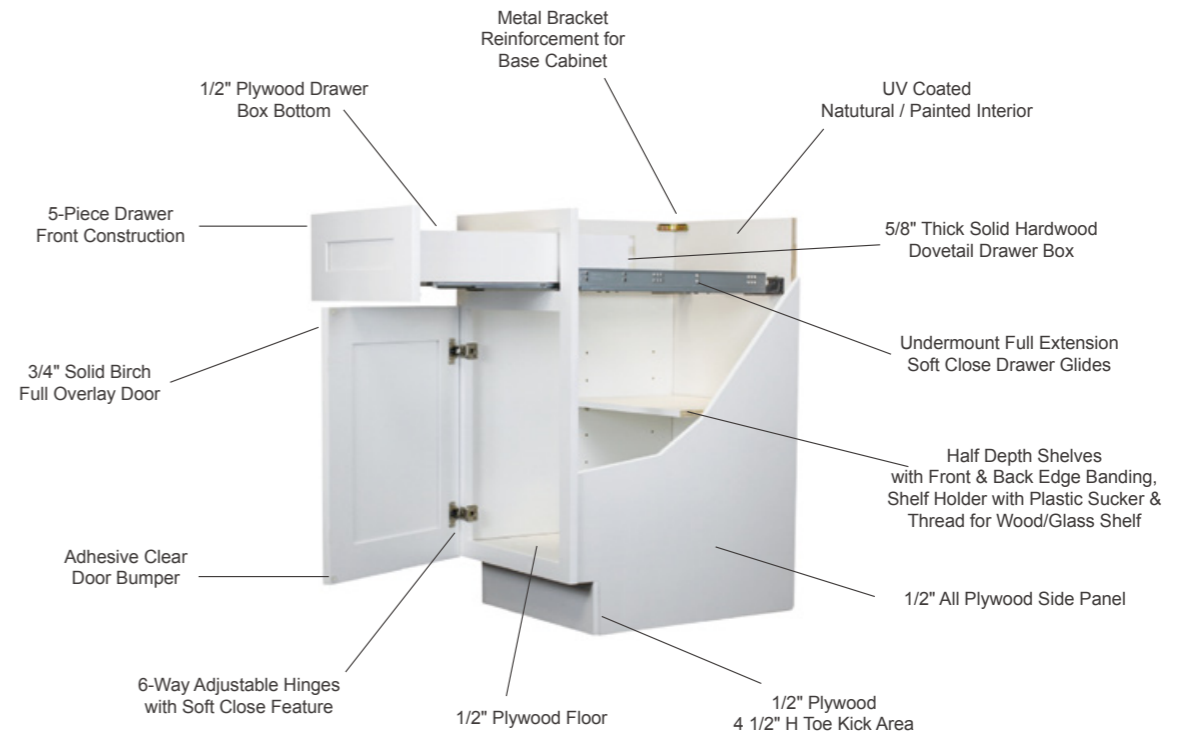

ESCADA WHITE  
(Natural Interior)

ESCADA DOVE  
(Natural Interior)

ESCADA VINTAGE WOOD  
(Natural Interior)

ESCADA MIDNIGHT BLUE  
(Natural Interior)

**FEATURES - Classic, Shaker & Escada Series**

- Solid hardwood door frames and face frames with plywood center panels in Shaker and Escada Series, hardwood center panels in Classic Series.
- Cabinet boxes are 1/2" plywood construction including sides, tops, and bottoms for lasting durability and strength.
- Cabinet boxes and shelves are match stained.
  - \*Natural UV Coated interior on Shaker White, Classic White, Shaker Natural Wood, Escada Midnight Blue, Pebble Gray, Navy Blue Shaker, Charcoal Black Shaker, Escada Dove, Escada Vintage Wood and Escada White.
  - \*Shaker Gray and Classic Chocolate are finished interior.
- 3/4" plywood shelves are standard in all cabinets.
- DTC 6-way adjustable soft close under mount drawer glides are standard on all cabinets.
- DTC soft close door hinges are fully adjustable.
- Wood baskets are standard in all lazy Susan cabinets (individual packed & sold separately).
- Full extension hardware, standard on all cabinets allowing for drawers to open past the back edge for easy access.
- 5/8" hardwood dovetail drawer boxes with 1/2" bottom standard on all cabinets.