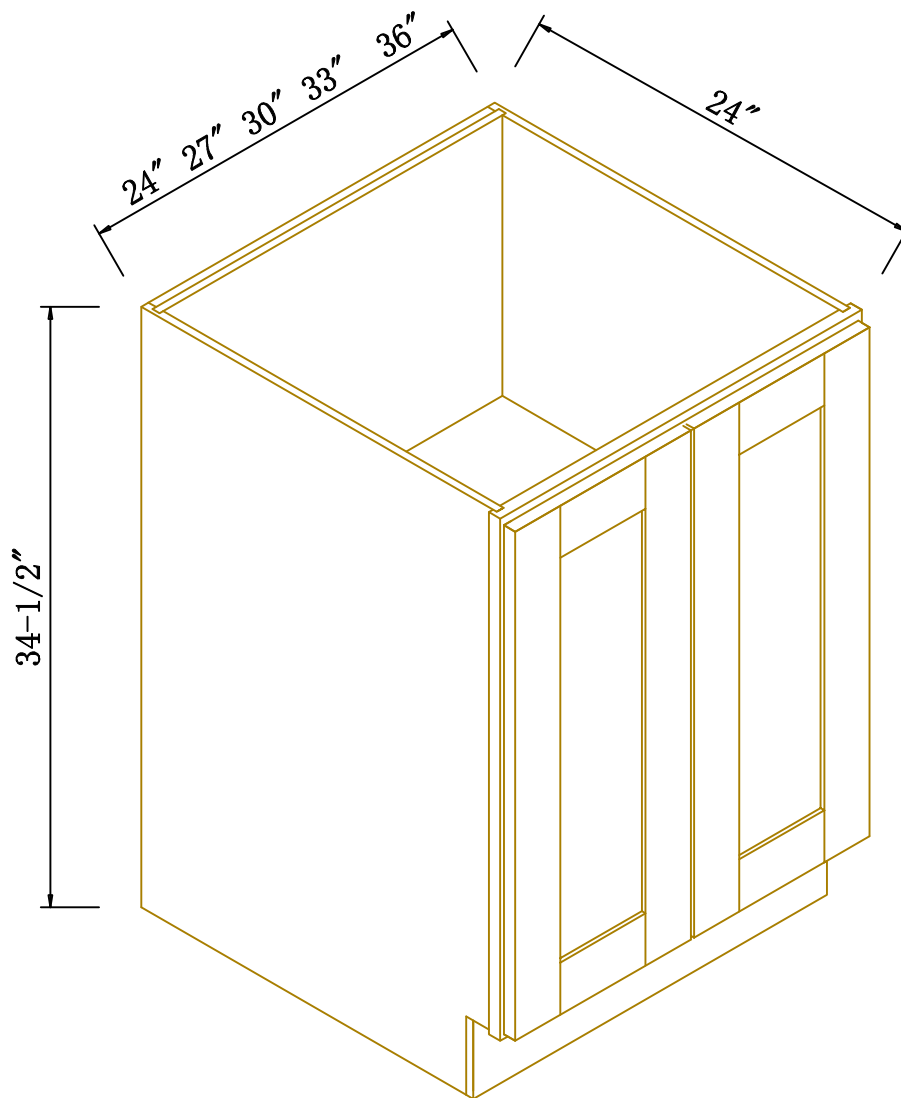

B24FHD

B27FHD

B30FHD

B33FHD

B36FHD

SKU	Door Dim
B24FHD	11 11/16*29 1/4
B27FHD	13 3/16*29 1/4
B30FHD	14 11/16*29 1/4
B33FHD	16 3/16*29 1/4
B36FHD	17 11/16*29 1/4