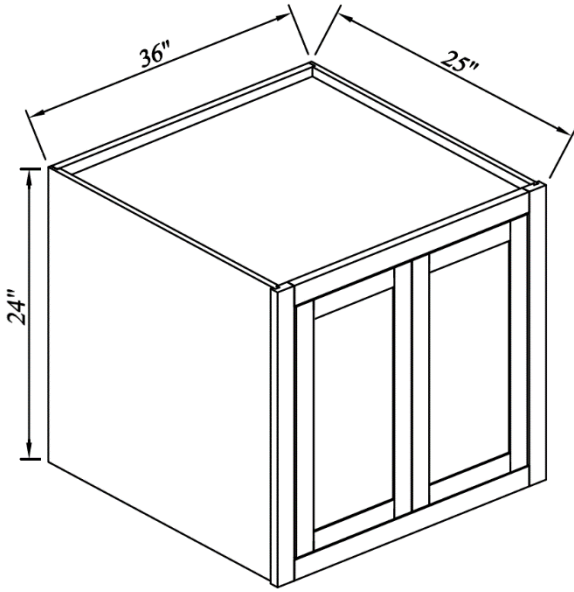

### Full Height Door Bases-2Doors

Width= 24"~36"  
 Depth= 25"  
 Height= 34-1/2"

SKU	DOOR	
	W	H
B24FHD	10-3/8"	26-3/4"
B27FHD	11-7/8"	26-3/4"
B30FHD	13-3/8"	26-3/4"
B33FHD	14-3/4"	26-3/4"
B36FHD	16-3/8"	26-3/4"
1 Adj. Shelf; full depth		

## Double Doors Wall Cabinets

Width= 36"

Depth= 25"

Height= 12"~18"

SKU	DOOR	
	W	H
W361225	16-3/8"	8-7/8"
W361825	16-3/8"	14-7/8"