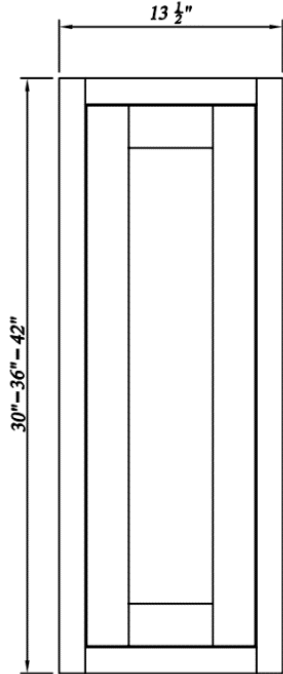

13" W Wall Decorative Panels

SKU	W	H
WFD1330	13-1/2"	30"
WFD1336	13-1/2"	36"
WFD1342	13-1/2"	42"