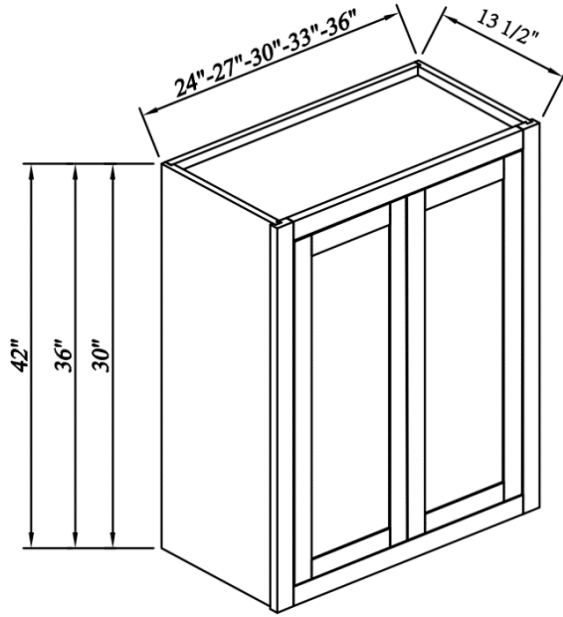

Double Doors Wall Cabinets

Width= 24"~36"

Depth= 13-1/2"

Height= 30"~42"

SKU	DOOR	
	W	H
W2430	10-3/8"	26-6/8"
W2436	10-3/8"	32-6/8"
W2442	10-3/8"	38-7/8"
W2730	11-7/8"	26-6/8"
W2736	11-7/8"	32-6/8"
W2742	11-7/8"	38-7/8"
W3030	13-3/8"	26-6/8"
W3036	13-3/8"	32-6/8"
W3042	13-3/8"	38-7/8"
W3330	14-7/8"	26-6/8"
W3336	14-7/8"	32-6/8"
W3342	14-7/8"	38-7/8"
W3630	16-3/8"	26-6/8"
W3636	16-3/8"	32-6/8"
W3642	16-3/8"	38-7/8"

30" H and 36" H Cabinets with 2 Adj. Shelves;
42" H Cabinets with 3 Adj. Shelves