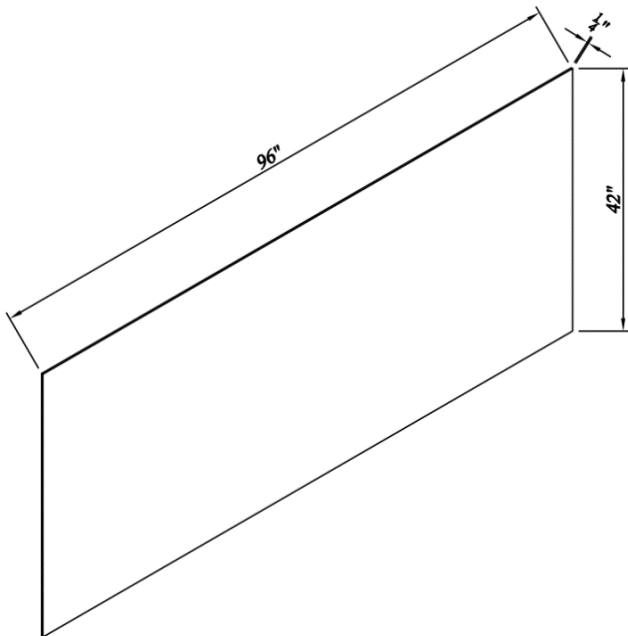

Base Finish Skin Panels

SKU	W	D	H
BP4296	42"	1/4"	96"