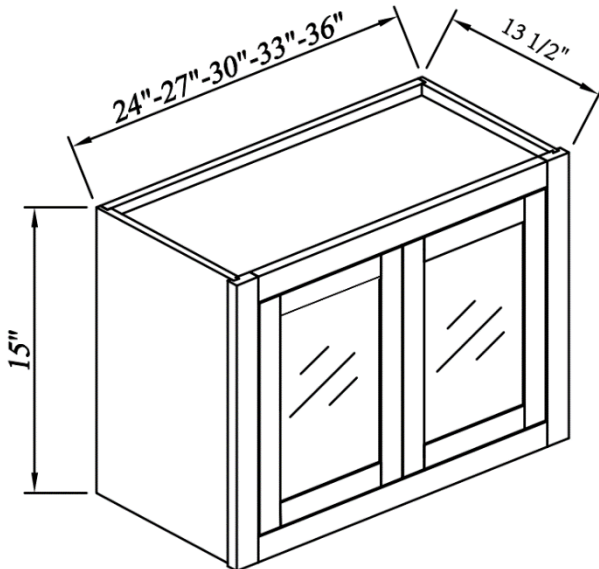

Double Glass Doors Wall Cabinets

Width= 24"~36"
Depth= 13-1/2"
Height= 15"

SKU	DOOR		GLASS INSERT 5mm	
	W	H	W	L
W2415GD	10-3/8"	11-7/8"	6-3/8"	7-6/8"
W2715GD	11-7/8"	11-7/8"	7-7/8"	7-7/8"
W3015GD	13-3/8"	11-7/8"	9-3/8"	7-6/8"
W3315GD	14-7/8"	11-7/8"	10-7/8"	7-6/8"
W3615GD	16-3/8"	11-7/8"	12-3/8"	7-6/8"

2 Glass Inserts included