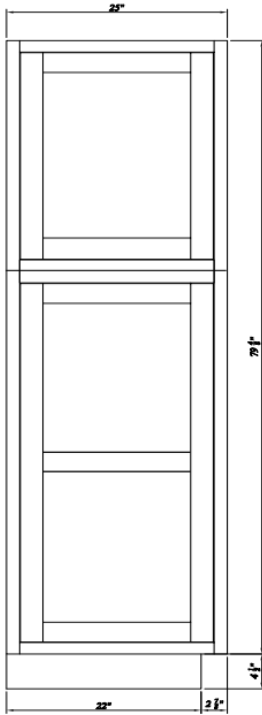

Tall Decorative Panels

SKU	Desc.	W	H
TDEP2584	Door	25"	79-1/2"
	Toe Kick	22"	2-7/8"