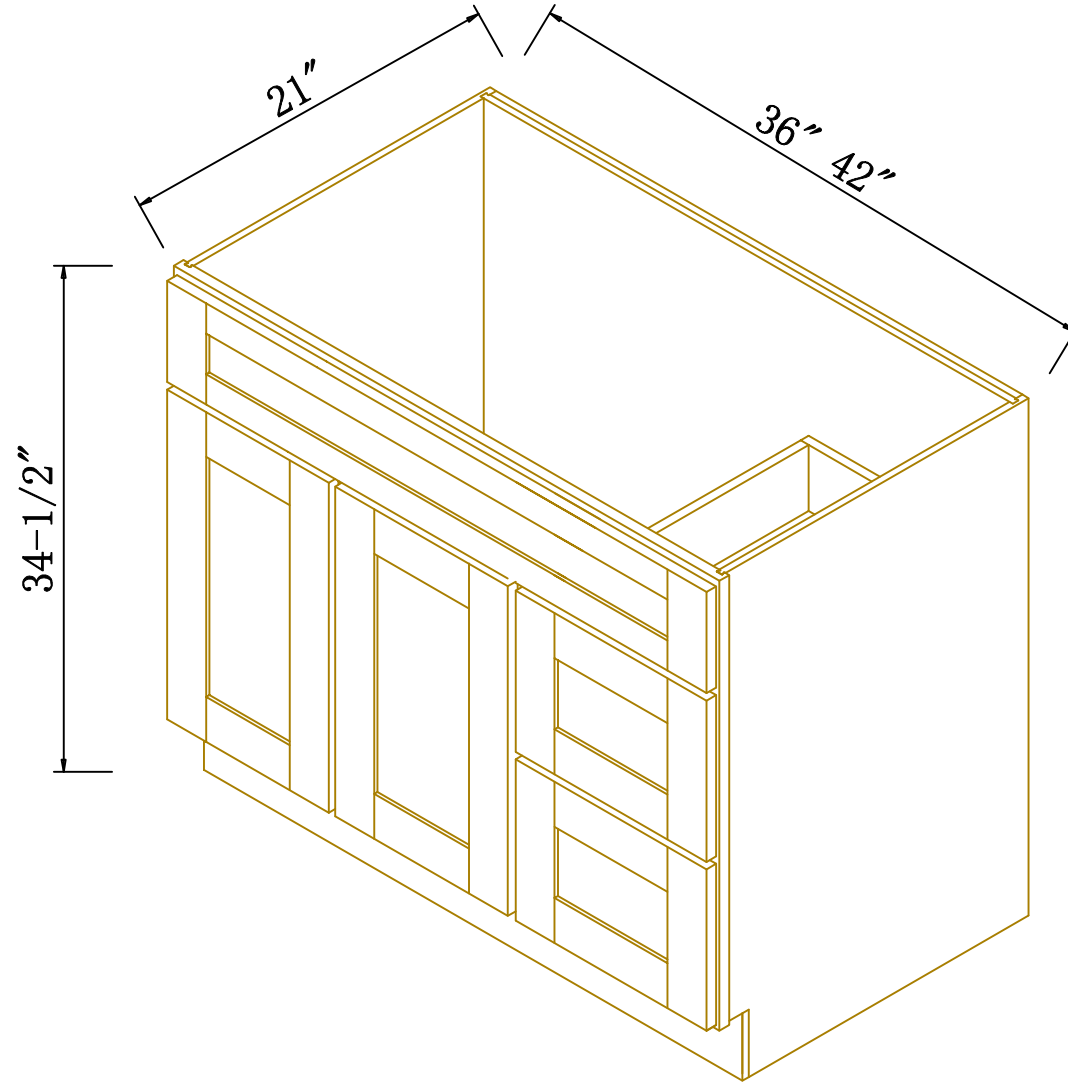

VA36-2DR

VA42-2DR

SKU	Door Dim	Big Drawer front Dim	False Drawer Dim
VA362134-2DR	11 11/16*22	11 1/2*10 3/4	35 1/2*6 11/16
VA422134-2DR	14 11/16*22	11 1/2*10 3/4	41 1/2*6 11/16