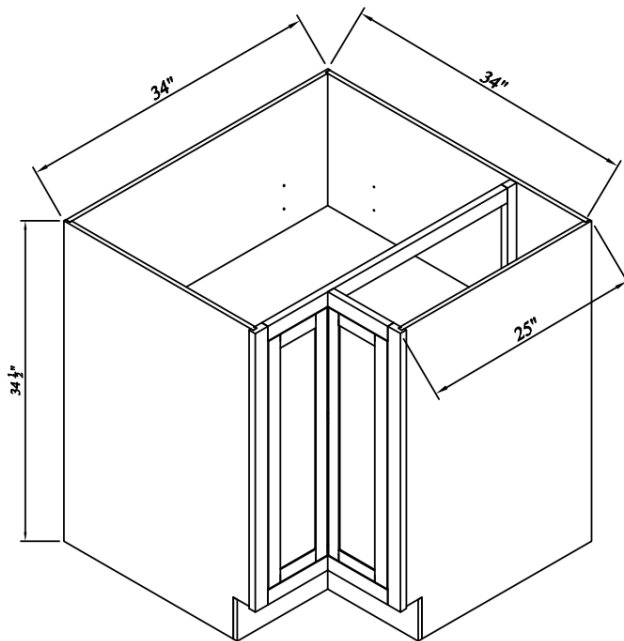

34"W Lazy Susan Base

Width= 34"

Depth= 25"

Height= 34-1/2"

SKU	DOOR	
	W	H
BER34	7-3/8"	26-3/4"
1 Adj. Shelf		
Applicable with BER-B wooden spinner