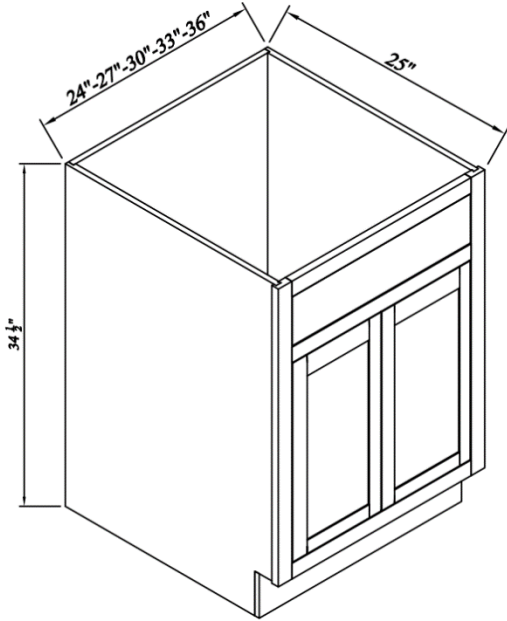

Sink Bases-2 Doors 1 False Drawer

Width= 24"~36"
Depth= 25"
Height= 34-1/2"

SKU	DOOR		DRAWER FACE	
	W	H	W	H
SB24	10-3/8"	20-2/8"	20-7/8"	4-7/8"
SB27	11-7/8"	20-2/8"	23-7/8"	4-7/8"
SB30	13-3/8"	20-2/8"	26-3/4"	4-7/8"
SB33	14-3/4"	20-2/8"	29-3/4"	4-7/8"
SB36	16-3/8"	20-2/8"	32-3/4"	4-7/8"