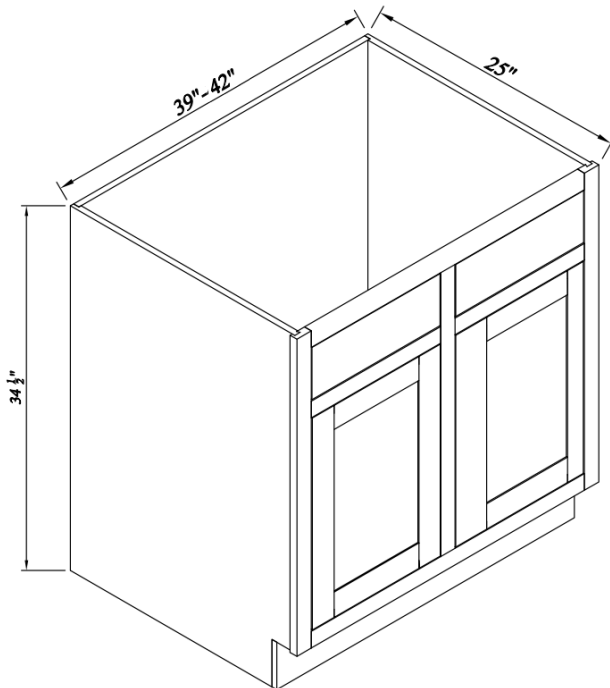

Sink Bases-2 Doors 2 False Drawers

Width= 39"~42"
Depth= 25"
Height= 34-1/2"

SKU	DOOR		DRAWER FACE	
	W	H	W	H
SB39	17-1/8"	20-2/8"	17-1/8"	4-7/8"
SB42	18-1/2"	20-2/8"	18-1/2"	4-7/8"