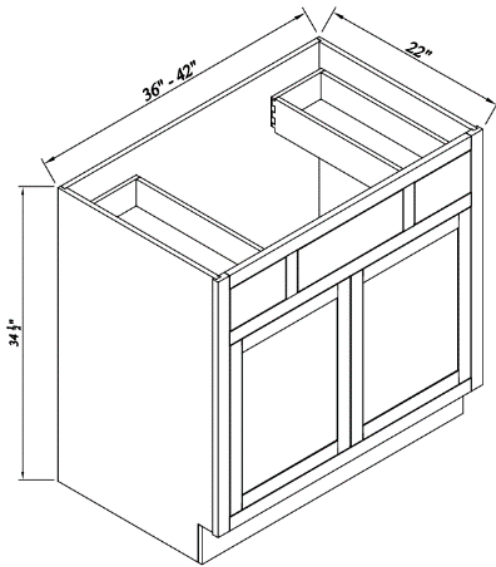

Vanity Single Sink Combo

Width= 36"~42"
Depth= 22"
Height= 34-1/2"

SKU	DOOR		MID DRAWER		SIDE DRAWER	
	W	H	W	H	W	H
VSD36	16-3/8"	20-2/8"	14-2/8"	4-7/8"	7-5/8"	4-7/8"
VSD42	19-3/8"	20-2/8"	17-7/8"	4-7/8"	8-7/8"	4-7/8"