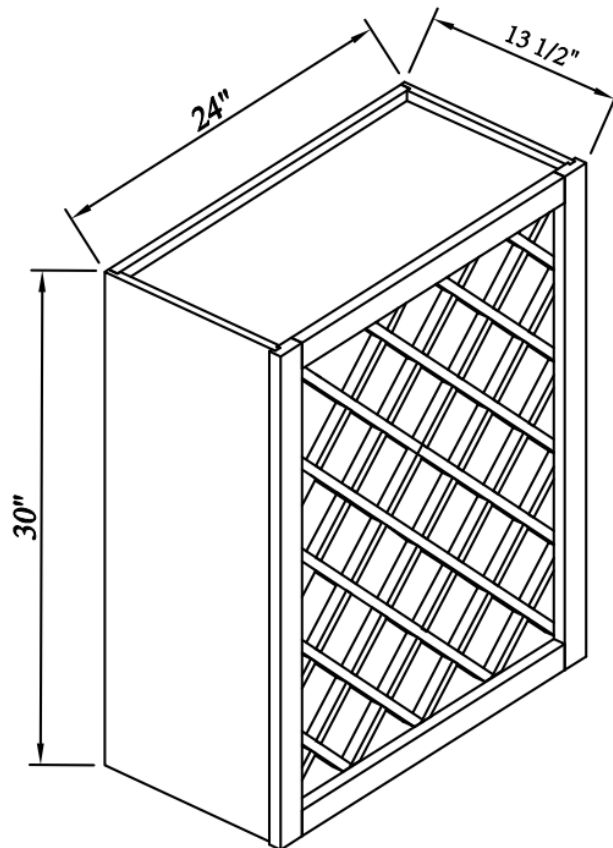

Wall Wine Rack with Lattice Panels

SKU	W	D	H
WR2430	24"	13-1/2"	30"