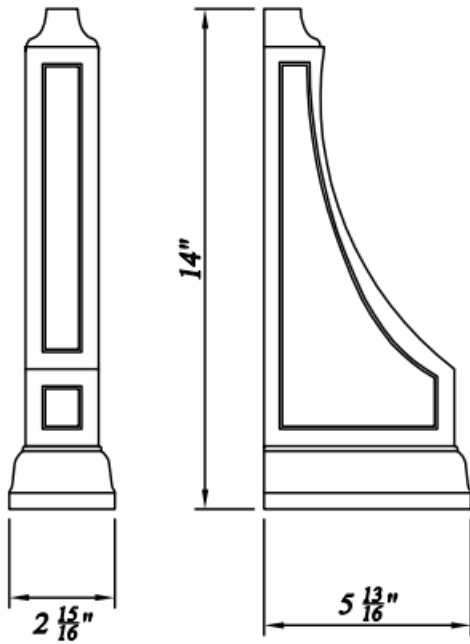

Modern Corbel

SKU	W	D	H
SBS13*9(B)	5-13/16"	2-15/16"	14"