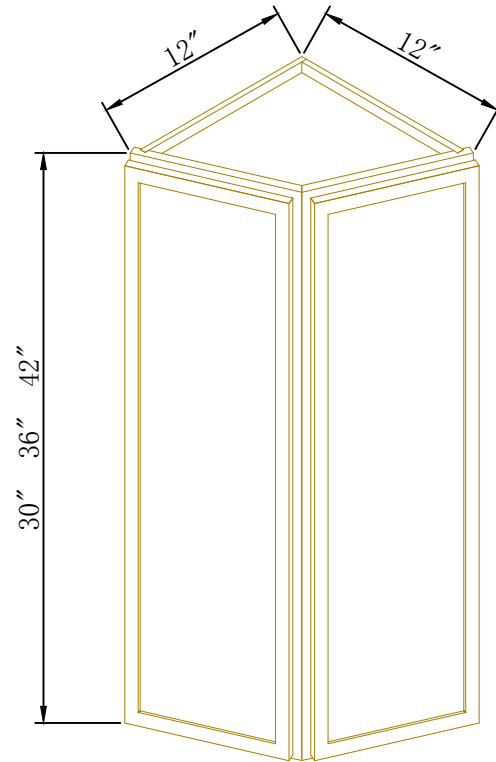

WEA1230
WEA1236
WEA1242

Roc Model.	Door spec.	
	H	W
WEA1230	29 5/8	9 1/4
WEA1236	35 5/8	9 1/4
WEA1242	41 5/8	9 1/4