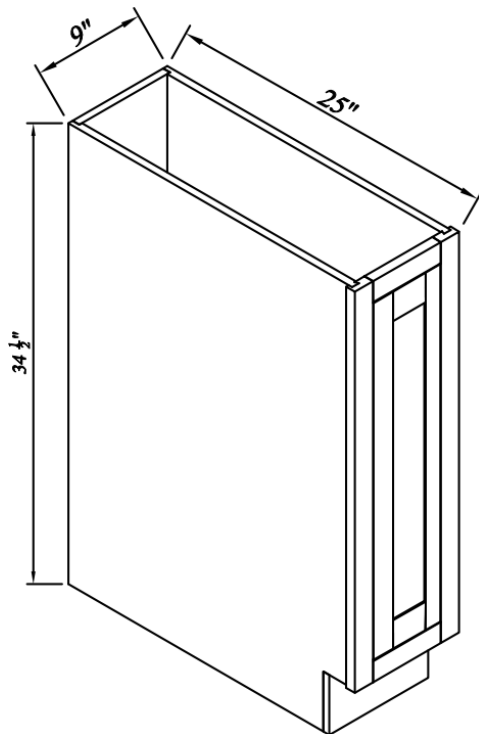

## Single Door Single Drawer Bases

Width= 12"~21"  
 Depth= 25"  
 Height= 34-1/2"

SKU	DOOR		DRAWER FACE	
	W	H	W	H
B12	8-7/8"	20-2/8"	8-7/8"	4-7/8"
B15	11-7/8"	20-2/8"	11-7/8"	4-7/8"
B18	14-3/4"	20-2/8"	14-3/4"	4-7/8"
B21	17-3/4"	20-2/8"	17-3/4"	4-7/8"
1 Adj. Shelf; half depth				

## Single Drawer Double Doors Bases

Width= 24"~36"  
 Depth= 25"  
 Height= 34-1/2"

SKU	DOOR		DRAWER FACE	
	W	H	W	H
B24	10-3/8"	20-2/8"	20-7/8"	4-7/8"
B27	11-7/8"	20-2/8"	23-7/8"	4-7/8"
B30	13-3/8"	20-2/8"	26-3/4"	4-7/8"
B33	14-3/4"	20-2/8"	29-3/4"	4-7/8"
B36	16-3/8"	20-2/8"	32-3/4"	4-7/8"
1 Adj. Shelf; half depth				

## Double Drawers Double Doors Bases

Width= 39"~42"  
 Depth= 25"  
 Height= 34-1/2"

SKU	DOOR		DRAWER FACE	
	W	H	W	H
B39	17-1/8"	20-2/8"	17-1/8"	4-7/8"
B42	18-1/2"	20-2/8"	18-1/2"	4-7/8"
1 Adj. Shelf; half depth				