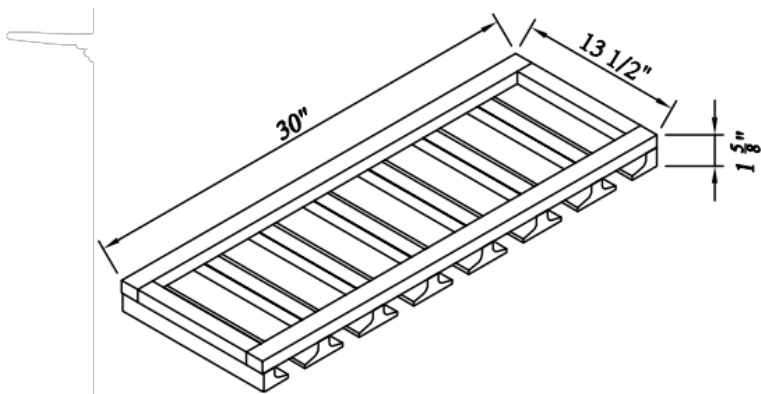

Wall Glass Hangers

SKU	W	D	H
GR30	30"	13-1/2"	1-5/8"