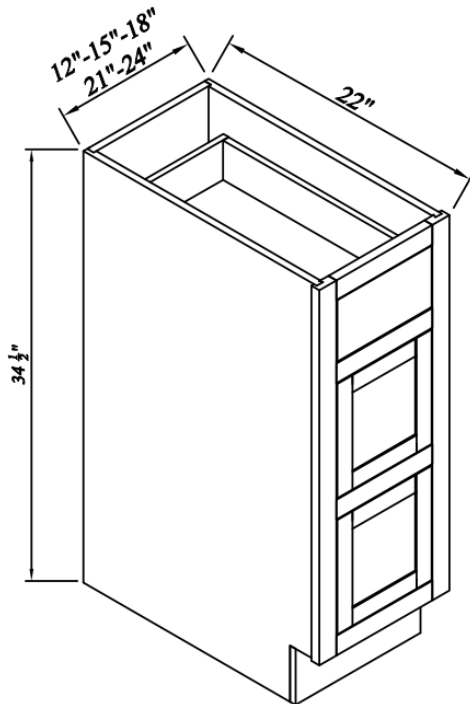

Vanity Three Drawer Bases

Width= 12"~24"
Depth= 22"
Height= 34-1/2"

SKU	TOP DRAWER		BOTTOM DRAWER	
	W	H	W	H
VDB12	8-7/8"	4-7/8"	8-7/8"	9-2/8"
VDB15	11-7/8"	4-7/8"	11-7/8"	9-2/8"
VDB18	14-3/4"	4-7/8"	14-3/4"	9-2/8"
VDB21	17-3/4"	4-7/8"	17-3/4"	9-2/8"
VDB24	20-7/8"	4-7/8"	20-7/8"	9-2/8"