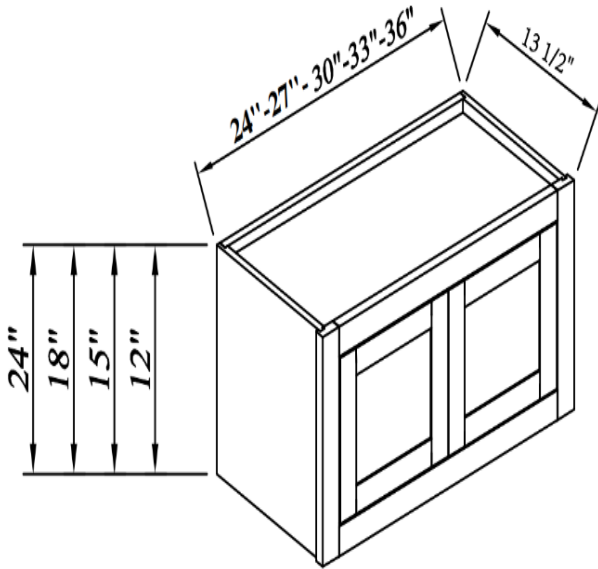

Double Doors Wall Cabinets

Width= 24"~36"

Depth= 13-1/2"

Height= 12~24"

SKU	DOOR	
	W	H
W3012	13-3/8"	8-7/8"
W3612	16-3/8"	8-7/8"
W3015	13-3/8"	11-7/8"
W2418	10-3/8"	14-7/8"
W2718	11-7/8"	14-7/8"
W3018	13-3/8"	14-7/8"
W3318	14-7/8"	14-7/8"
W3618	16-3/8"	14-7/8"
W3024	13-3/8"	20-7/8"
W3624	16-3/8"	20-7/8"
24" H Cabinets with 1 Adj Shelf