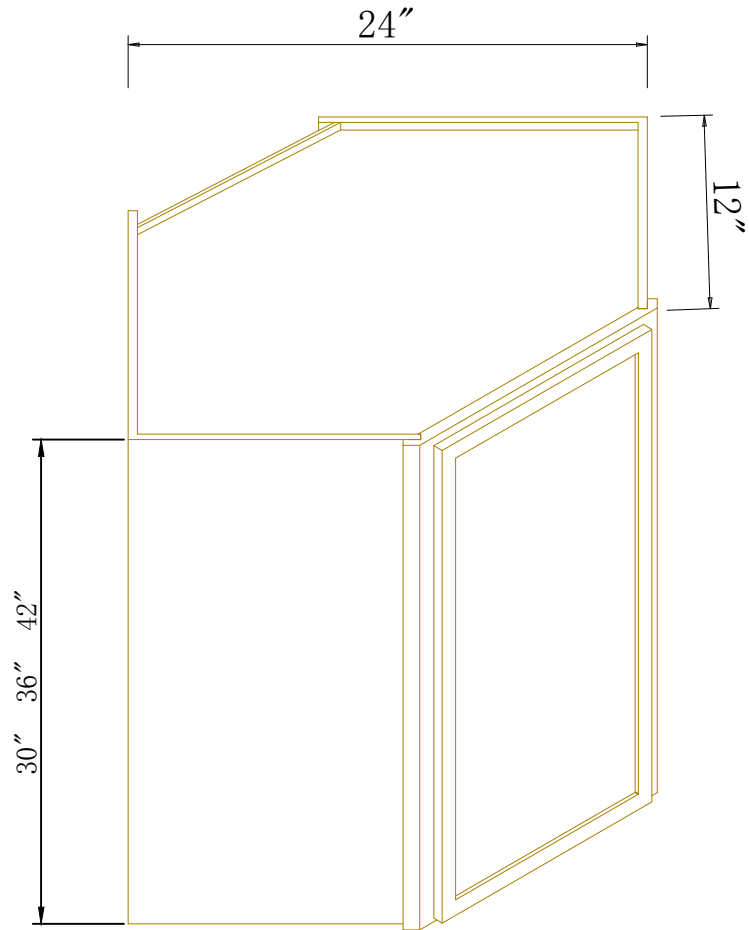

WM303024  
 WM303624  
 WM304224

Roc Model.	Door spec.	
	H	W
WM303024	11 5/8	14 3/4
WM303624	17 5/8	14 3/4
WM304224	23 5/8	14 3/4

WDC2430  
WDC2436  
WDC2442

Roc Model.	Door spec.	
	H	W
WDC2430	29 5/8	15 3/8
WDC2436	35 5/8	15 3/8
WDC2442	41 5/8	15 3/8