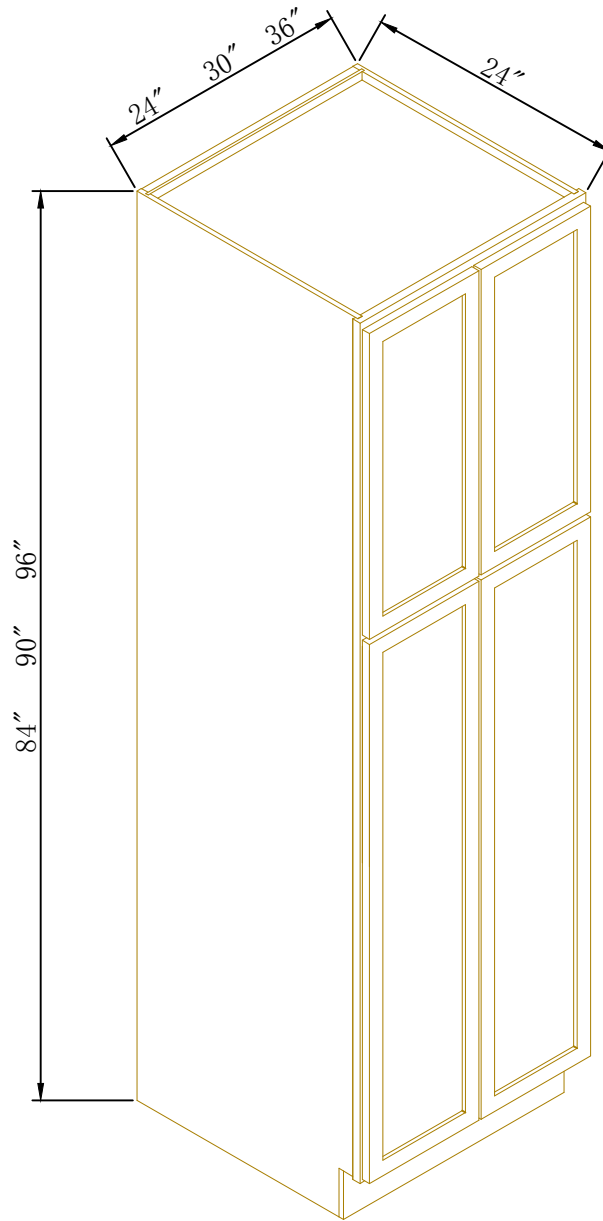

WP2484

WP3084

WP3684

WP2490

WP3690

WP3096

WP2496

WP3096

WP3696

Roc Model.	Door spec.		Door spec.	
	H	W	H	W
WP2484	29 5/8	11 3/4	49 3/8	11 3/4
WP2490	35 5/8	11 3/4	49 3/8	11 3/4
WP2496	41 5/8	11 3/4	49 3/8	11 3/4
WP3084	29 5/8	14 3/4	49 3/8	14 3/4
WP3090	35 5/8	14 3/4	49 3/8	14 3/4
WP3096	41 5/8	14 3/4	49 3/8	14 3/4
WP3684	29 5/8	17 3/4	49 3/8	17 3/4
WP3690	35 5/8	17 3/4	49 3/8	17 3/4
WP3696	41 5/8	17 3/4	49 3/8	17 3/4