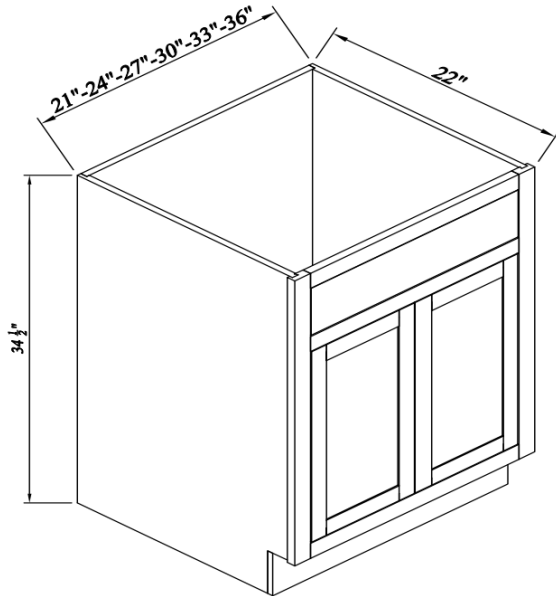

Vanity Sink Bases

Width= 21"~36"
Depth= 22"
Height= 34-1/2"

SKU	DOOR		DRAWER FACE	
	W	H	W	H
VA21	8-7/8"	20-2/8"	17-3/4"	4-7/8"
VA24	10-3/8"	20-2/8"	20-7/8"	4-7/8"
VA27	11-7/8"	20-2/8"	23-7/8"	4-7/8"
VA30	12-3/8"	20-2/8"	26-3/4"	4-7/8"
VA33	14-3/4"	20-2/8"	29-3/4"	4-7/8"
VA36	16-3/8"	20-2/8"	32-3/4"	4-7/8"