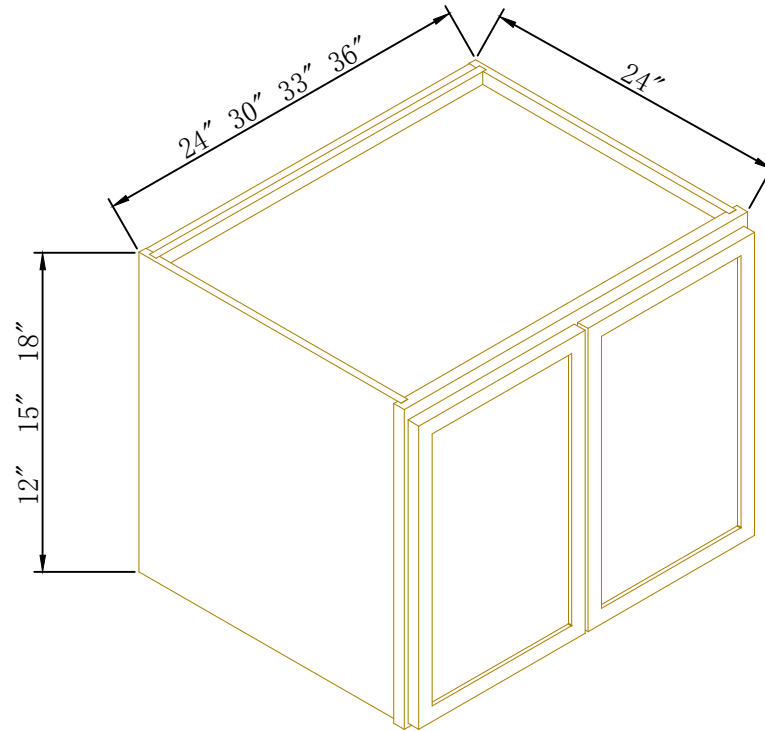

W241224
W301224
W331224
W361224
W241524
W301524
W331524
W361524
W241824
W301824
W331824
W361824

Roc Model.	Door spec.	
	H	W
W241224	11 5/8	11 3/4
W241524	14 5/8	11 3/4
W241824	17 5/8	11 3/4
W301224	11 5/8	14 3/4
W301524	14 5/8	14 3/4
W301824	17 5/8	14 3/4
W331224	11 5/8	16 1/4
W331524	14 5/8	16 1/4
W331824	17 5/8	16 1/4
W361224	11 5/8	17 3/4
W361524	14 5/8	17 3/4
W361824	17 5/8	17 3/4