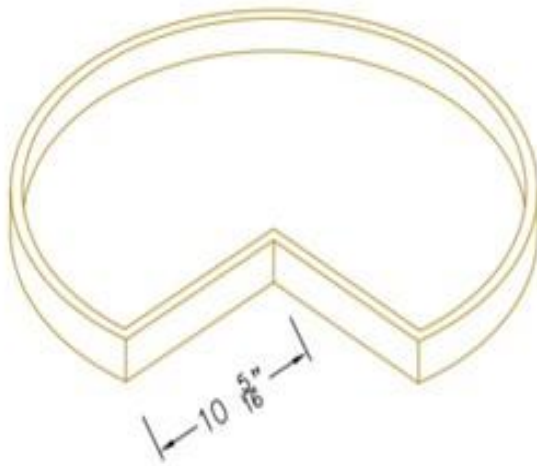

SKU	wooden spinner
	Diameter Dimension
A-BER-B	26-5/16"
2pcs per set	
Applicable with BER34 & BER37