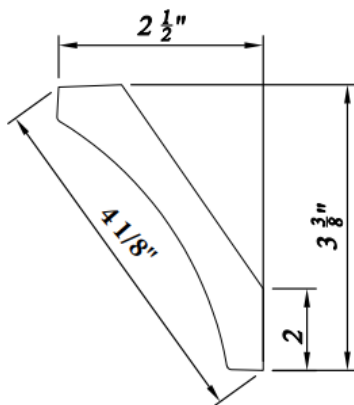

Cove Molding

SKU	W	D	L
COV8-3	3-3/8"	2-1/2"	96"