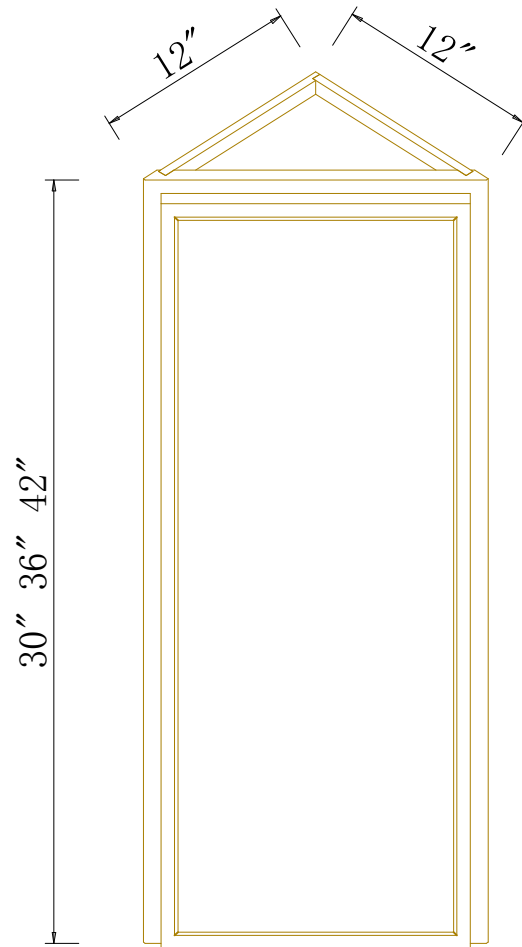

WEC1230
WEC1236
WEC1242

Roc Model.	Door spec.	
	H	W
WEC1230	29 5/8	15 5/6
WEC1236	35 5/8	15 5/6
WEC1242	41 5/8	15 5/6