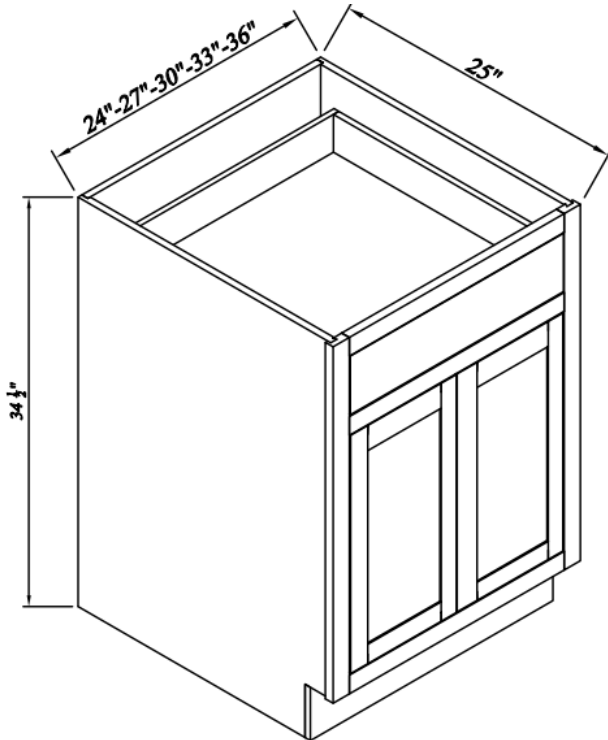

Single Drawer Double Doors Bases

Width= 24"~36"
Depth= 25"
Height= 34-1/2"

SKU	DOOR		DRAWER FACE	
	W	H	W	H
B24	10-3/8"	20-2/8"	20-7/8"	4-7/8"
B27	11-7/8"	20-2/8"	23-7/8"	4-7/8"
B30	13-3/8"	20-2/8"	26-3/4"	4-7/8"
B33	14-3/4"	20-2/8"	29-3/4"	4-7/8"
B36	16-3/8"	20-2/8"	32-3/4"	4-7/8"
1 Adj. Shelf; half depth