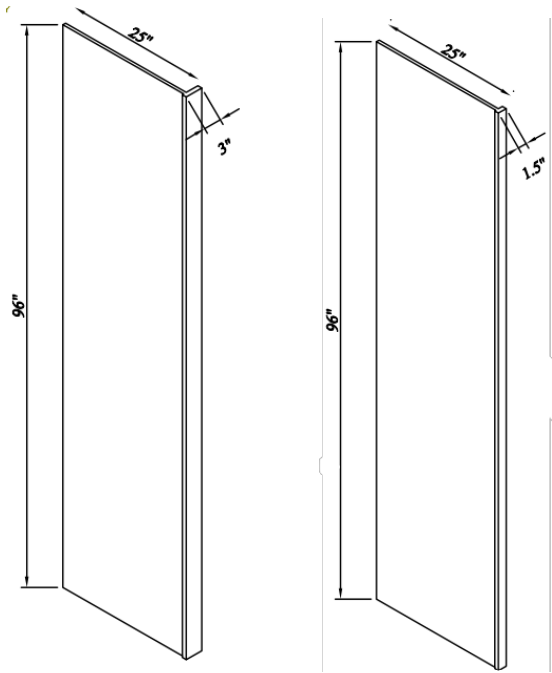

Refrigerator End Panels

SKU	W	D	H
RRP9625	25"	3"	96"
RRP9625A	25"	1-1/2"	96"