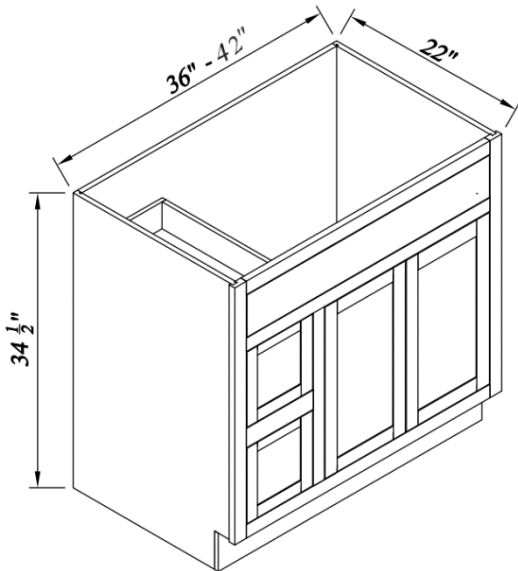

Vanity Sink Bases With 2 Drawers on the Left

Width= 36"~42"
Depth= 22"
Height= 34-1/2"

SKU	DOOR		FALSE DRAWER		BOTTOM DRAWER	
	W	H	W	H	W	H
VA36-2DL	11"	20-2/8"	32-3/4"	4-7/8"	8-7/8"	9-2/8"
VA42-2DL	14-1/8"	20-2/8"	38-7/8"	4-7/8"	8-7/8"	9-2/8"