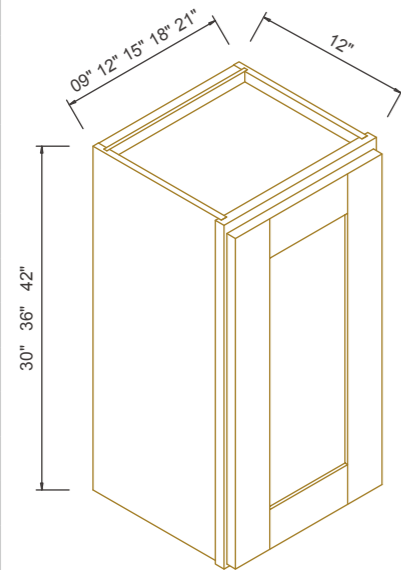

PRODUCT SPECIFICATIONS - Wall Cabinets

SINGLE DOOR WALL CABINETS

ITEM	DESCRIPTION	WIDTH	DEPTH	HEIGHT
W0930	Cabinet Dimension	9	12	30
	Door Dimension	8 5/8	3/4	29 5/8
W1230	Cabinet Dimension	12	12	30
	Door Dimension	11 3/4	3/4	29 5/8
W1530	Cabinet Dimension	15	12	30
	Door Dimension	14 3/4	3/4	29 5/8
W1830	Cabinet Dimension	18	12	30
	Door Dimension	17 3/4	3/4	29 5/8
W2130	Cabinet Dimension	21	12	30
	Door Dimension	20 3/4	3/4	29 5/8
W0936	Cabinet Dimension	9	12	36
	Door Dimension	8 5/8	3/4	35 5/8
W1236	Cabinet Dimension	12	12	36
	Door Dimension	11 3/4	3/4	35 5/8
W1536	Cabinet Dimension	15	12	36
	Door Dimension	14 3/4	3/4	35 5/8
W1836	Cabinet Dimension	18	12	36
	Door Dimension	17 3/4	3/4	35 5/8
W2136	Cabinet Dimension	21	12	36
	Door Dimension	20 3/4	3/4	35 5/8
W0942	Cabinet Dimension	9	12	42
	Door Dimension	8 5/8	3/4	41 5/8
W1242	Cabinet Dimension	12	12	42
	Door Dimension	11 3/4	3/4	41 5/8
W1542	Cabinet Dimension	15	12	42
	Door Dimension	14 3/4	3/4	41 5/8
W1842	Cabinet Dimension	18	12	42
	Door Dimension	17 3/4	3/4	41 5/8
W2142	Cabinet Dimension	21	12	42
	Door Dimension	20 3/4	3/4	41 5/8

Note: 30" H and 36" H cabinets with 2 Adj. Shelves; 42" H cabinets with 3 Adj Shelves.