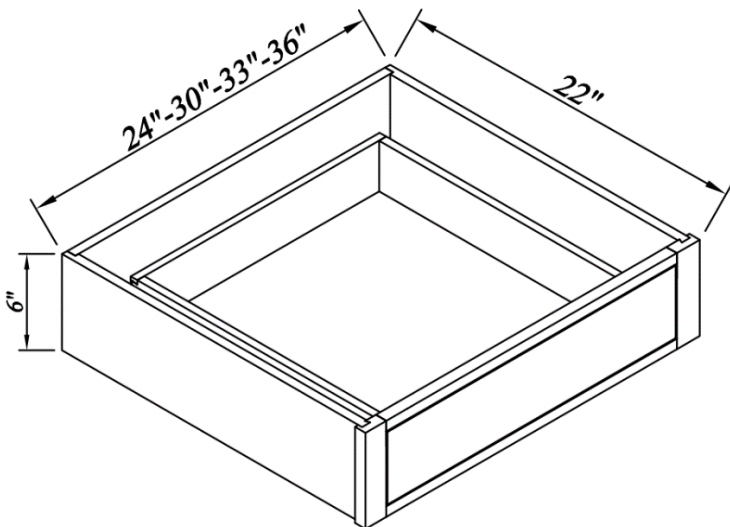

Knee Drawers

Width= 24"~36"
Depth= 22"
Height= 6"

SKU	DRAWER FACE	
	W	H
DD24A	20-3/4"	4-1/4"
DD30A	26-3/4"	4-1/4"
DD33A	29-3/4"	4-1/4"
DD36A	32-3/4"	4-1/4"